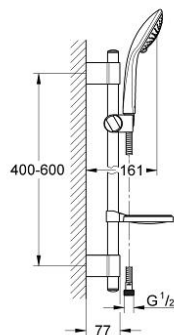

27 263 000 EUPHORIA 110 CHAMPAGNE SHOWER RAIL SET 3 SPRAYS

PRODUCT DESCRIPTION

- Colour: chrome
- consists of:
 - handshower Champagne 27 222 000
 - shower rail 600 mm
 - GROHE FastFixation (adjustable distance between wall shower holders for adaption to existing drillings)
 - Relaxaflex-hose 1750 mm 28 154
 - soap dish 27 206
 - GROHE DreamSpray - perfect spray pattern
 - GROHE SprayDimmer - stepless flow rate adjustment
 - GROHE CoolTouch
 - GROHE LongLife finish
 - GROHE SpeedClean - effortless limescale removal
- Attention: old product

27 263 000 EUPHORIA 110 CHAMPAGNE SHOWER RAIL SET 3 SPRAYS

SPARE PARTS, October 2009 – now

- 1: Cap (Spare part-nr. 45922000)
- 2: Outlet shower holder (Spare part-nr. 6424500M)
- 3: Sliding piece (Spare part-nr. 65380000)
- 4: Fixing set (Spare part-nr. 48010000)
- 5: Dirt strainer (Spare part-nr. 0700200M)
- 6: Compensation disc (Spare part-nr. 45914XE0)*