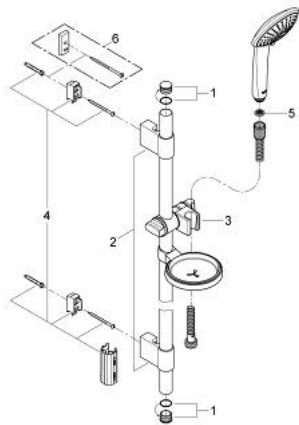

27 263 000 EUPHORIA 110 CHAMPAGNE SHOWER RAIL SET 3 SPRAYS

PRODUCT DESCRIPTION

- Colour: chrome
- consists of:
 - handshower Champagne 27 222 000
 - shower rail 600 mm
 - GROHE FastFixation (adjustable distance between wall shower holders for adaption to existing drillings)
 - Relaxaflex-hose 1750 mm 28 154
 - soap dish 27 206
 - GROHE DreamSpray - perfect spray pattern
 - GROHE SprayDimmer - stepless flow rate adjustment
 - GROHE CoolTouch
 - GROHE LongLife finish
 - GROHE SpeedClean - effortless limescale removal
- Attention: old product

27 263 000 EUPHORIA 110 CHAMPAGNE SHOWER RAIL SET 3 SPRAYS

SPARE PARTS, October 2009 – now

- 1: Cap (Spare part-nr. 45922000)
- 2: Outlet shower holder (Spare part-nr. 6424500M)
- 3: Sliding piece (Spare part-nr. 65380000)
- 4: Fixing set (Spare part-nr. 48010000)
- 5: Dirt strainer (Spare part-nr. 0700200M)
- 6: Compensation disc (Spare part-nr. 45914XE0)*