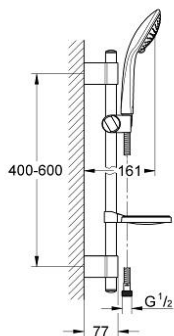

27 263 000 EUPHORIA 110 CHAMPAGNE SHOWER RAIL SET 3 SPRAYS

PRODUCT DESCRIPTION

- Colour: chrome
- consisting of:
 - hand shower Champagne (27 222)
 - shower rail 600 mm
 - GROHE FastFixation Plus (adjustable distance between wall shower holders for adaption to existing drillings)
 - shower hose Relexaflex 1750 mm 1/2" x 1/2" (28 154)
 - soap dish (27 206)
 - GROHE DreamSpray - perfect spray pattern
 - GROHE SprayDimmer - stepless flow rate adjustment
 - GROHE CoolTouch
 - GROHE LongLife finish
 - GROHE SpeedClean - effortless limescale removal
- attention: old product

27 263 000 EUPHORIA 110 CHAMPAGNE SHOWER RAIL SET 3 SPRAYS

SPARE PARTS, 10月 2009 – now

- 1: Cover cap (Spare part-nr. 45922000)
- 2: Shower rail holder (Spare part-nr. 6424500M)
- 3: Glide element (Spare part-nr. 65380000)
- 4: Fixing set (Spare part-nr. 48010000)
- 5: Dirt strainer (Spare part-nr. 0700200M)
- 6: Compensation disc (Spare part-nr. 45914XE0)*