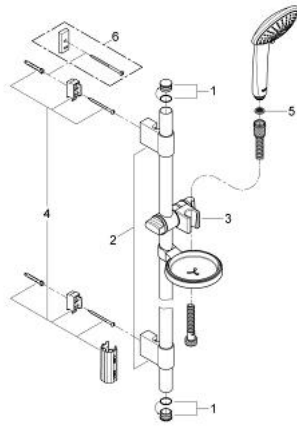

27 263 000 EUPHORIA 110 CHAMPAGNE SHOWER RAIL SET 3 SPRAYS

PRODUCT DESCRIPTION

- Colour: chrome
- consisting of:
 - hand shower Champagne (27 222)
 - shower rail 600 mm
 - GROHE FastFixation Plus (adjustable distance between wall shower holders for adaption to existing drillings)
 - shower hose Relexaflex 1750 mm 1/2" x 1/2" (28 154)
 - soap dish (27 206)
 - GROHE DreamSpray - perfect spray pattern
 - GROHE SprayDimmer - stepless flow rate adjustment
 - GROHE CoolTouch
 - GROHE LongLife finish
 - GROHE SpeedClean - effortless limescale removal
- attention: old product

27 263 000 EUPHORIA 110 CHAMPAGNE SHOWER RAIL SET 3 SPRAYS

SPARE PARTS, 10月 2009 – now

- 1: Cover cap (Spare part-nr. 45922000)
- 2: Shower rail holder (Spare part-nr. 6424500M)
- 3: Glide element (Spare part-nr. 65380000)
- 4: Fixing set (Spare part-nr. 48010000)
- 5: Dirt strainer (Spare part-nr. 0700200M)
- 6: Compensation disc (Spare part-nr. 45914XE0)*