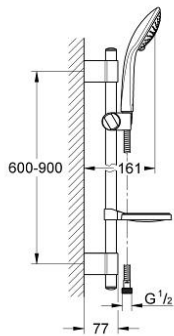

## 27 264 000 EUPHORIA 110 CHAMPAGNE SHOWER RAIL SET 3 SPRAYS

### PRODUCT DESCRIPTION

- Colour: chrome
- consists of:
  - handshower Champagne 27 222 000
  - shower rail, 900 mm
  - Relaxaflex-hose 1750 mm 28 154
  - soap dish 27 206
  - GROHE CoolTouch
  - GROHE DreamSpray - perfect spray pattern
  - GROHE SprayDimmer - stepless flow rate adjustment
  - GROHE LongLife finish
  - GROHE FastFixation (adjustable distance between wall shower holders for adaption to existing drillings)
  - GROHE SpeedClean - effortless limescale removal