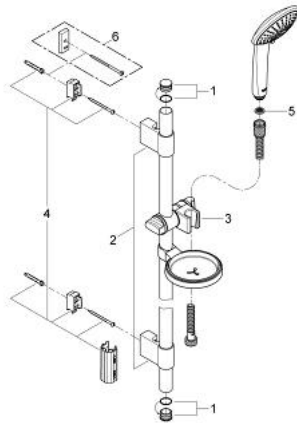

### PRODUCT DESCRIPTION

- Colour: chrome
- consists of:
  - handshower Champagne 27 222 000
  - shower rail, 900 mm
  - Relaxaflex-hose 1750 mm 28 154
  - soap dish 27 206
  - GROHE CoolTouch
  - GROHE DreamSpray - perfect spray pattern
  - GROHE SprayDimmer - stepless flow rate adjustment
  - GROHE LongLife finish
  - GROHE FastFixation (adjustable distance between wall shower holders for adaption to existing drillings)
  - GROHE SpeedClean - effortless limescale removal

### SPARE PARTS, October 2009 – now

- 1: Cap (Spare part-nr. 45922000)
- 2: Outlet shower holder (Spare part-nr. 6424500M)
- 3: Sliding piece (Spare part-nr. 65380000)
- 4: Fixing set (Spare part-nr. 48010000)
- 5: Dirt strainer (Spare part-nr. 0700200M)
- 6: Compensation disc (Spare part-nr. 45914XE0)\*