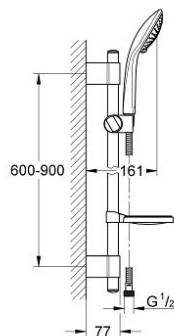

27 264 000 EUPHORIA 110 CHAMPAGNE SHOWER RAIL SET 3 SPRAYS

PRODUCT DESCRIPTION

- Colour: chrome
- consisting of:
 - hand shower Champagne (27 222)
 - shower rail, 900 mm
 - shower hose Relexaflex 1750 mm 1/2" x 1/2" (28 154)
 - soap dish (27 206)
- GROHE CoolTouch
- GROHE DreamSpray - perfect spray pattern
- GROHE SprayDimmer - stepless flow rate adjustment
- GROHE LongLife finish
- GROHE FastFixation Plus (adjustable distance between wall shower holders for adaption to existing drillings)
- GROHE SpeedClean - effortless limescale removal

27 264 000 EUPHORIA 110 CHAMPAGNE SHOWER RAIL SET 3 SPRAYS

SPARE PARTS, 10月 2009 – now

- 1: Cover cap (Spare part-nr. 45922000)
- 2: Shower rail holder (Spare part-nr. 6424500M)
- 3: Glide element (Spare part-nr. 65380000)
- 4: Fixing set (Spare part-nr. 48010000)
- 5: Dirt strainer (Spare part-nr. 0700200M)
- 6: Compensation disc (Spare part-nr. 45914XE0)*