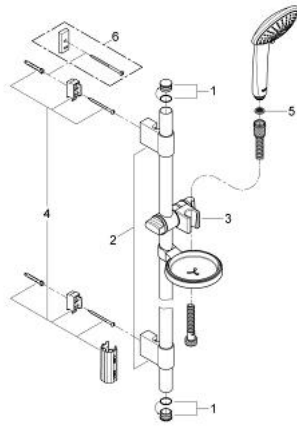

27 264 000 EUPHORIA 110 CHAMPAGNE SHOWER RAIL SET 3 SPRAYS

PRODUCT DESCRIPTION

- Colour: chrome
- consisting of:
 - hand shower Champagne (27 222)
 - shower rail, 900 mm
 - shower hose Relexaflex 1750 mm 1/2" x 1/2" (28 154)
 - soap dish (27 206)
- GROHE CoolTouch
- GROHE DreamSpray - perfect spray pattern
- GROHE SprayDimmer - stepless flow rate adjustment
- GROHE LongLife finish
- GROHE FastFixation Plus (adjustable distance between wall shower holders for adaption to existing drillings)
- GROHE SpeedClean - effortless limescale removal

27 264 000 EUPHORIA 110 CHAMPAGNE SHOWER RAIL SET 3 SPRAYS

SPARE PARTS, 10月 2009 – now

- 1: Cover cap (Spare part-nr. 45922000)
- 2: Shower rail holder (Spare part-nr. 6424500M)
- 3: Glide element (Spare part-nr. 65380000)
- 4: Fixing set (Spare part-nr. 48010000)
- 5: Dirt strainer (Spare part-nr. 0700200M)
- 6: Compensation disc (Spare part-nr. 45914XE0)*