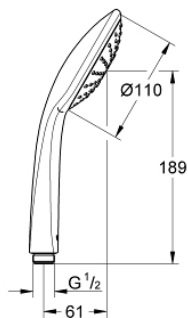

27 265 000 EUPHORIA 110 MONO HAND SHOWER 1 SPRAY

PRODUCT DESCRIPTION

- Colour: chrome
- spray pattern: Rain
- maximum flow rate (at 3 bar): 21.7 l/min
- GROHE DreamSpray - perfect spray pattern
- GROHE LongLife finish
- GROHE SpeedClean - effortless limescale removal
- Inner WaterGuide - inner insulation for surface protection
- Universal Mounting System. Fitting all standard shower hoses
- suitable for instantaneous heater
- minimum pressure 1,0 bar

27 265 000 **EUPHORIA 110 MONO HAND SHOWER 1 SPRAY**

SPARE PARTS, January 1900 – now

1: Dirt strainer (Spare part-nr. 0700200M)