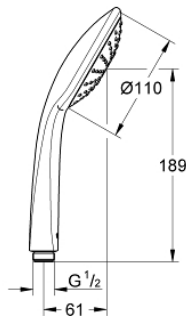

### PRODUCT DESCRIPTION

- Colour: chrome
- spray pattern: Rain
- maximum flow rate (at 3 bar): 21.7 l/min
- GROHE DreamSpray - perfect spray pattern
- GROHE LongLife finish
- GROHE SpeedClean - effortless limescale removal
- Inner WaterGuide - inner insulation for surface protection
- universal mounting system, fitting all standard shower hoses
- suitable for instantaneous heater
- min. recommended pressure 1.0 bar

Pure Freude  
an Wasser

27 265 000 **EUPHORIA 110 MONO HAND SHOWER 1 SPRAY**

**SPARE PARTS**, 1月 1900 – now

1: Dirt strainer (Spare part-nr. 0700200M)