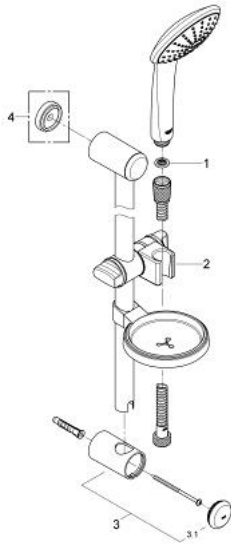

27 266 000 EUPHORIA 110 MONO SHOWER RAIL SET 1 SPRAY

PRODUCT DESCRIPTION

- Colour: chrome
- consists of:
 - handshower Mono 27 265 000
 - shower rail 600 mm
 - Relaxflex-hose 1750 mm 28 154
 - soap dish
- GROHE DreamSpray - perfect spray pattern
- GROHE CoolTouch
- GROHE LongLife finish
- GROHE SpeedClean - effortless limescale removal

27 266 000 **EUPHORIA 110 MONO SHOWER RAIL SET 1 SPRAY**

SPARE PARTS, May 2008 – now

- 1: Dirt strainer (Spare part-nr. 0700200M)
- 2: Sliding piece (Spare part-nr. 65380000)
- 3: Outlet shower holder (Spare part-nr. 45362000)
- 3.1: Cap (Spare part-nr. 45363000)
- 4: Compensation disc (Spare part-nr. 45406000)*