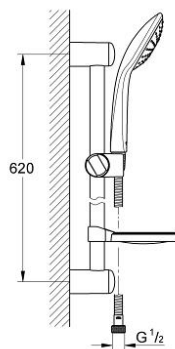

27 266 000 EUPHORIA 110 MONO SHOWER RAIL SET 1 SPRAY

PRODUCT DESCRIPTION

- Colour: chrome
- consists of:
 - handshower Mono 27 265 000
 - shower rail 600 mm
 - Relaxflex-hose 1750 mm 28 154
 - soap dish
- GROHE DreamSpray - perfect spray pattern
- GROHE CoolTouch
- GROHE LongLife finish
- GROHE SpeedClean - effortless limescale removal

27 266 000 **EUPHORIA 110 MONO SHOWER RAIL SET 1 SPRAY**

SPARE PARTS, May 2008 – now

- 1: Dirt strainer (Spare part-nr. 0700200M)
- 2: Sliding piece (Spare part-nr. 65380000)
- 3: Outlet shower holder (Spare part-nr. 45362000)
- 3.1: Cap (Spare part-nr. 45363000)
- 4: Compensation disc (Spare part-nr. 45406000)*