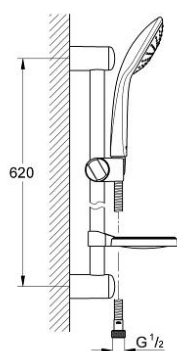

## 27 266 000 EUPHORIA 110 MONO SHOWER RAIL SET 1 SPRAY

### PRODUCT DESCRIPTION

- Colour: chrome
- consisting of:
  - hand shower Mono (27 265)
  - shower rail 600 mm
  - shower hose Relexaflex 1750 mm 1/2" x 1/2" (28 154)
  - soap dish
- GROHE DreamSpray - perfect spray pattern
- GROHE CoolTouch
- GROHE LongLife finish
- GROHE SpeedClean - effortless limescale removal

### SPARE PARTS, 5月 2008 – now

- 1: Dirt strainer (Spare part-nr. 0700200M)
- 2: Glide element (Spare part-nr. 65380000)
- 3: Shower rail holder (Spare part-nr. 45362000)
- 3.1: Cover cap (Spare part-nr. 45363000)
- 4: Compensation disc (Spare part-nr. 45406000)\*