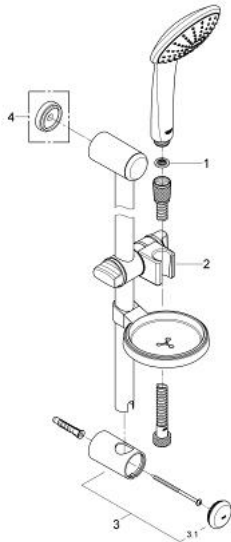

## 27 266 000 EUPHORIA 110 MONO SHOWER RAIL SET 1 SPRAY

### PRODUCT DESCRIPTION

- Colour: chrome
- consisting of:
  - hand shower Mono (27 265)
  - shower rail 600 mm
  - shower hose Relexaflex 1750 mm 1/2" x 1/2" (28 154)
  - soap dish
- GROHE DreamSpray - perfect spray pattern
- GROHE CoolTouch
- GROHE LongLife finish
- GROHE SpeedClean - effortless limescale removal

### SPARE PARTS, 5月 2008 – now

- 1: Dirt strainer (Spare part-nr. 0700200M)
- 2: Glide element (Spare part-nr. 65380000)
- 3: Shower rail holder (Spare part-nr. 45362000)
- 3.1: Cover cap (Spare part-nr. 45363000)
- 4: Compensation disc (Spare part-nr. 45406000)\*