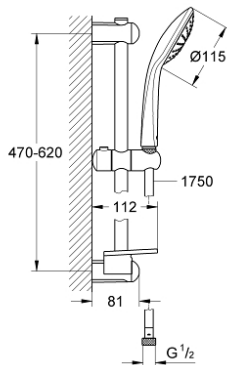

27 266 001 EUPHORIA 110 MONO SHOWER RAIL SET 1 SPRAY

PRODUCT DESCRIPTION

- Colour: chrome
- consists of:
 - handshower Mono 27 265 000
 - maximum flow rate (at 3 bar): 21.7 l/min
 - shower rail, 600 mm (27 499)
 - shower hose Silverflex 1750 mm 1/2" x 1/2" (28 388)
 - GROHE EasyReach tray (27 596)
 - GROHE DreamSpray - perfect spray pattern
 - GROHE LongLife finish
- Flexible Installation - 1 adjustable bracket for existing drill holes
- GROHE SpeedClean - effortless limescale removal
- Inner WaterGuide - inner insulation for surface protection
- TwistStop - to prevent hose from twisting
- suitable for instantaneous heater
- minimum pressure 1,0 bar

27 266 001 EUPHORIA 110 MONO SHOWER RAIL SET 1 SPRAY

SPARE PARTS, September 2010 – now

- 1: Outlet shower holder (Spare part-nr. 48098000)
- 2: Sliding piece (Spare part-nr. 48099000)
- 3: Outlet shower holder (Spare part-nr. 48100000)
- 4: Dirt strainer (Spare part-nr. 0700200M)