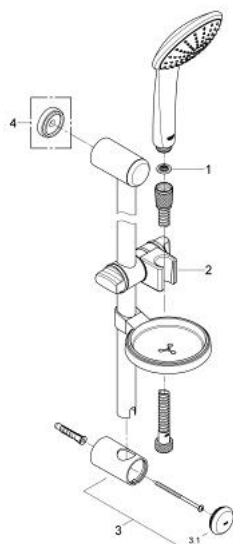

27 267 000 EUPHORIA 110 MONO SHOWER RAIL SET 1 SPRAY

PRODUCT DESCRIPTION

- Colour: chrome
- consists of:
 - handshower Mono 27 265 000
 - shower rail, 900 mm
 - Relexaflex-hose 1750 mm 28 154
 - soap dish
- GROHE DreamSpray - perfect spray pattern
- GROHE CoolTouch
- GROHE LongLife finish
- GROHE SpeedClean - effortless limescale removal

27 267 000 EUPHORIA 110 MONO SHOWER RAIL SET 1 SPRAY

SPARE PARTS, May 2008 – now

- 1: Dirt strainer (Spare part-nr. 0700200M)
- 2: Sliding piece (Spare part-nr. 65380000)
- 3: Outlet shower holder (Spare part-nr. 45362000)
- 3.1: Cap (Spare part-nr. 45363000)
- 4: Compensation disc (Spare part-nr. 45406000)*
- * Optional accessories