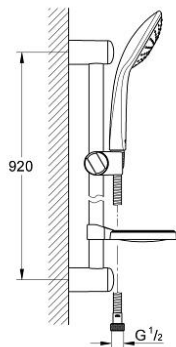

27 267 000 EUPHORIA 110 MONO SHOWER RAIL SET 1 SPRAY

PRODUCT DESCRIPTION

- Colour: chrome
- consists of:
 - handshower Mono 27 265 000
 - shower rail, 900 mm
 - Relexaflex-hose 1750 mm 28 154
 - soap dish
- GROHE DreamSpray - perfect spray pattern
- GROHE CoolTouch
- GROHE LongLife finish
- GROHE SpeedClean - effortless limescale removal

27 267 000 EUPHORIA 110 MONO SHOWER RAIL SET 1 SPRAY

SPARE PARTS, May 2008 – now

- 1: Dirt strainer (Spare part-nr. 0700200M)
- 2: Sliding piece (Spare part-nr. 65380000)
- 3: Outlet shower holder (Spare part-nr. 45362000)
- 3.1: Cap (Spare part-nr. 45363000)
- 4: Compensation disc (Spare part-nr. 45406000)*
- * Optional accessories