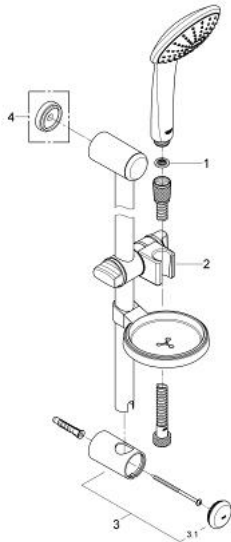

27 267 000 EUPHORIA 110 MONO SHOWER RAIL SET 1 SPRAY

PRODUCT DESCRIPTION

- Colour: chrome
- consisting of:
 - hand shower Mono (27 265)
 - shower rail, 900 mm
 - shower hose Relexaflex 1750 mm 1/2" x 1/2" (28 154)
 - soap dish
- GROHE DreamSpray - perfect spray pattern
- GROHE CoolTouch
- GROHE LongLife finish
- GROHE SpeedClean - effortless limescale removal

27 267 000 EUPHORIA 110 MONO SHOWER RAIL SET 1 SPRAY

SPARE PARTS, 5月 2008 – now

- 1: Dirt strainer (Spare part-nr. 0700200M)
- 2: Glide element (Spare part-nr. 65380000)
- 3: Shower rail holder (Spare part-nr. 45362000)
- 3.1: Cover cap (Spare part-nr. 45363000)
- 4: Compensation disc (Spare part-nr. 45406000)*