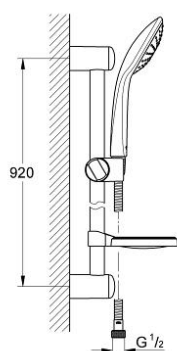

27 267 000 EUPHORIA 110 MONO SHOWER RAIL SET 1 SPRAY

PRODUCT DESCRIPTION

- Colour: chrome
- consisting of:
 - hand shower Mono (27 265)
 - shower rail, 900 mm
 - shower hose Relexaflex 1750 mm 1/2" x 1/2" (28 154)
 - soap dish
- GROHE DreamSpray - perfect spray pattern
- GROHE CoolTouch
- GROHE LongLife finish
- GROHE SpeedClean - effortless limescale removal

27 267 000 EUPHORIA 110 MONO SHOWER RAIL SET 1 SPRAY

SPARE PARTS, 5月 2008 – now

- 1: Dirt strainer (Spare part-nr. 0700200M)
- 2: Glide element (Spare part-nr. 65380000)
- 3: Shower rail holder (Spare part-nr. 45362000)
- 3.1: Cover cap (Spare part-nr. 45363000)
- 4: Compensation disc (Spare part-nr. 45406000)*