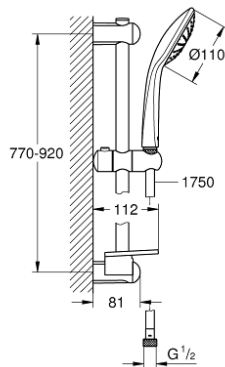

27 267 001 EUPHORIA 110 MONO SHOWER RAIL SET 1 SPRAY

PRODUCT DESCRIPTION

- Colour: chrome
- consists of:
 - handshower Mono 27 265 000
 - maximum flow rate (at 3 bar): 21.7 l/min
 - shower rail 900 mm (27 500)
 - shower hose Silverflex 1750 mm 1/2" x 1/2" (28 388)
 - GROHE EasyReach tray (27 596)
 - GROHE DreamSpray - perfect spray pattern
 - GROHE LongLife finish
 - Flexible Installation - 1 adjustable bracket for existing drill holes
 - GROHE SpeedClean - effortless limescale removal
 - Inner WaterGuide - inner insulation for surface protection
 - TwistStop - to prevent hose from twisting
 - suitable for instantaneous heater
 - minimum pressure 1,0 bar

27 267 001 **EUPHORIA 110 MONO SHOWER RAIL SET 1 SPRAY**

SPARE PARTS, September 2010 – now

1: Outlet shower holder (Spare part-nr. 48098000)

2: Sliding piece (Spare part-nr. 48099000)

3: Outlet shower holder (Spare part-nr. 48100000)

4: Dirt strainer (Spare part-nr. 0700200M)