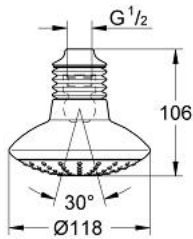

27 270 000 **EUPHORIA 110 MONO HEAD SHOWER 1 SPRAY**

PRODUCT DESCRIPTION

- Colour: chrome
- spray pattern: Rain
- connection thread 1/2"
- bellows
- GROHE DreamSpray - perfect spray pattern
- GROHE LongLife finish
- GROHE SpeedClean - effortless limescale removal
- suitable for instantaneous heater

27 270 000 **EUPHORIA 110 MONO HEAD SHOWER 1 SPRAY**

SPARE PARTS, July 2008 – now

1: Bellow (Spare part-nr. 45199B10)

2: Fibre seal dia. 12x2 mm (Spare part-nr. 0138900M)

3: Dirt strainer (Spare part-nr. 0676800M)