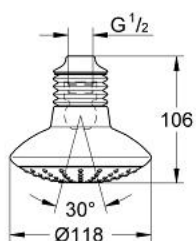

27 270 000 EUPHORIA 110 MONO HEAD SHOWER 1 SPRAY

PRODUCT DESCRIPTION

- Colour: chrome
- spray pattern: Rain
- connection thread 1/2"
- bellows
- GROHE DreamSpray - perfect spray pattern
- GROHE LongLife finish
- GROHE SpeedClean - effortless limescale removal
- suitable for instantaneous heater

27 270 000 EUPHORIA 110 MONO HEAD SHOWER 1 SPRAY

SPARE PARTS, 7月 2008 – now

- 1: Bellows (Spare part-nr. 45199BI0)
- 2: Fibre seal Ø 18,5 x Ø 12 x 2 (Spare part-nr. 0138900M)
- 3: Dirt strainer (Spare part-nr. 0676800M)