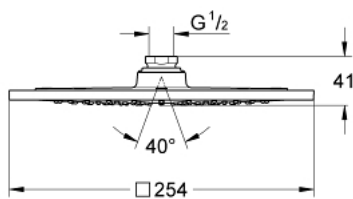

27 271 000 RAINSHOWER F-SERIES 10" HEAD SHOWER 1 SPRAY

PRODUCT DESCRIPTION

- Colour: chrome
- spray pattern: Rain
- 254mm x 254mm
- material: metal
- Ball joint +/- 20° rotatable
- connection thread 1/2"
- GROHE DreamSpray - perfect spray pattern
- GROHE LongLife finish
- GROHE SpeedClean - effortless limescale removal
- suitable for instantaneous heater
- minimum pressure 1,0 bar

27 271 000 **RAINSHOWER F-SERIES 10" HEAD SHOWER 1 SPRAY**

SPARE PARTS, August 2008 – now

1: Inlet valve assembly (Spare part-nr. 45933000)