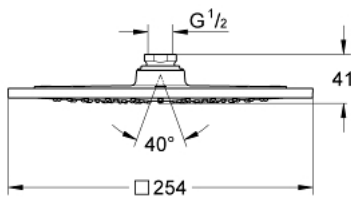

27 271 000 RAINSHOWER F-SERIES 10" HEAD SHOWER 1 SPRAY

PRODUCT DESCRIPTION

- Colour: chrome
- spray pattern: Rain
- 254 x 254 mm
- material: metal
- ball joint $\pm 20^\circ$ rotatable
- connection thread 1/2"
- GROHE DreamSpray - perfect spray pattern
- GROHE LongLife finish
- GROHE SpeedClean - effortless limescale removal
- suitable for instantaneous heater
- min. recommended pressure 1.0 bar

27 271 000 **RAINSHOWER F-SERIES 10" HEAD SHOWER 1 SPRAY**

SPARE PARTS, 8月 2008 – now

1: Spare part set (Spare part-nr. 45933000)