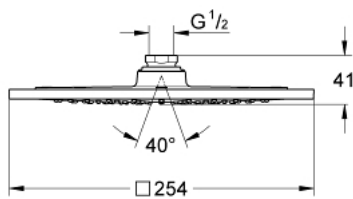

27 271 KS0 RAINSHOWER F-SERIES 10" HEAD SHOWER 1 SPRAY

PRODUCT DESCRIPTION

- Colour: velvet black
- spray pattern: Rain
- 254mm x 254mm
- metal
- Ball joint +/- 20° rotatable
- connection thread 1/2"
- GROHE DreamSpray - perfect spray pattern
- GROHE LongLife finish
- GROHE SpeedClean - effortless limescale removal
- suitable for instantaneous heater
- minimum pressure 1,0 bar

27 271 KS0 RAINSHOWER F-SERIES 10" HEAD SHOWER 1 SPRAY

SPARE PARTS, August 2010 – now

1: Inlet valve assembly (Spare part-nr. 45933000)