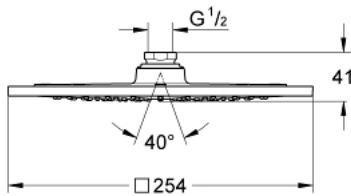

## 27 271 KS0 RAINSHOWER F-SERIES 10" HEAD SHOWER 1 SPRAY

### PRODUCT DESCRIPTION

- Colour: velvet black
- spray pattern: Rain
- 254 x 254 mm
- metal
- ball joint  $\pm 20^\circ$  rotatable
- connection thread 1/2"
- GROHE DreamSpray - perfect spray pattern
- GROHE LongLife finish
- GROHE SpeedClean - effortless limescale removal
- suitable for instantaneous heater
- min. recommended pressure 1.0 bar