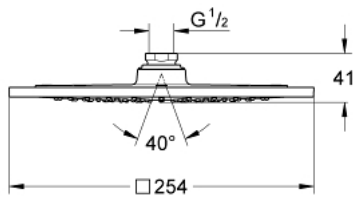

27 271 LS0 RAINSHOWER F-SERIES 10" HEAD SHOWER 1 SPRAY

PRODUCT DESCRIPTION

- Colour: moon white
- spray pattern: Rain
- 254mm x 254mm
- metal
- Ball joint +/- 20° rotatable
- connection thread 1/2"
- GROHE DreamSpray - perfect spray pattern
- GROHE LongLife finish
- GROHE SpeedClean - effortless limescale removal
- suitable for instantaneous heater
- minimum pressure 1,0 bar

27 271 LS0 RAINSHOWER F-SERIES 10" HEAD SHOWER 1 SPRAY

SPARE PARTS, August 2010 – now

1: Inlet valve assembly (Spare part-nr. 45933000)