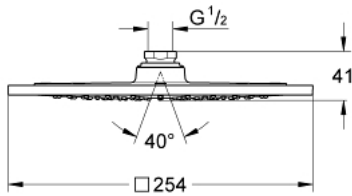

27 271 LS0 RAINSHOWER F-SERIES 10" HEAD SHOWER 1 SPRAY

PRODUCT DESCRIPTION

- Colour: moon white
- spray pattern: Rain
- 254 x 254 mm
- metal
- ball joint $\pm 20^\circ$ rotatable
- connection thread 1/2"
- GROHE DreamSpray - perfect spray pattern
- GROHE LongLife finish
- GROHE SpeedClean - effortless limescale removal
- suitable for instantaneous heater
- min. recommended pressure 1.0 bar

27 271 LS0 RAINSHOWER F-SERIES 10" HEAD SHOWER 1 SPRAY

SPARE PARTS, 8月 2010 – now

1: Spare part set (Spare part-nr. 45933000)