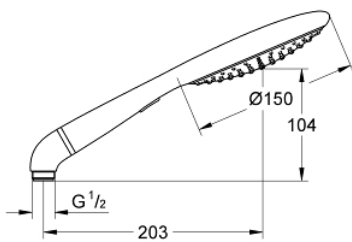

## 27 272 000 RAINSHOWER SOLO 150 HAND SHOWER 2 SPRAYS

### PRODUCT DESCRIPTION

- Colour: chrome
- spray pattern: Rain, SmartRain
- FlowControl button
- Elbow adapter for the combination of handshowers with shower sets
- GROHE EcoJoy - less water, perfect flow
- GROHE DreamSpray - perfect spray pattern
- GROHE LongLife finish
- GROHE SpeedClean - effortless limescale removal
- Inner WaterGuide - inner insulation for surface protection
- Universal Mounting System. Fitting all standard shower hoses
- suitable for instantaneous heater

27 272 000 **RAINSHOWER SOLO 150 HAND SHOWER 2 SPRAYS**

**SPARE PARTS**, August 2008 – now

1: Dirt strainer (Spare part-nr. 0700200M)