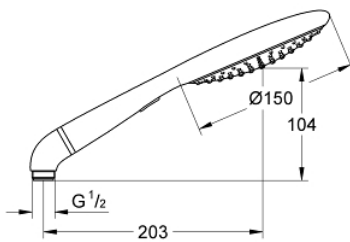

27 272 000 RAINSHOWER SOLO 150 HAND SHOWER 2 SPRAYS

PRODUCT DESCRIPTION

- Colour: chrome
-
- FlowControl button
- elbow adapter for the combination of hand showers with shower sets
- GROHE EcoJoy - Less water, perfect flow
- GROHE DreamSpray - perfect spray pattern
- GROHE LongLife finish
- GROHE SpeedClean - effortless limescale removal
- Inner WaterGuide - inner insulation for surface protection
- universal mounting system, fitting all standard shower hoses
- suitable for instantaneous heater

Pure Freude
an Wasser

27 272 000 **RAINSHOWER SOLO 150 HAND SHOWER 2 SPRAYS**

SPARE PARTS, 8月 2008 – now

1: Dirt strainer (Spare part-nr. 0700200M)