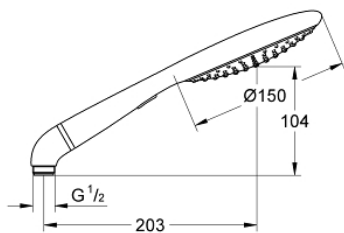

27 272 LS0 RAINSHOWER SOLO 150 HAND SHOWER 2 SPRAYS

PRODUCT DESCRIPTION

- Colour: moon white
- spray pattern: Rain, SmartRain
- Eco function (Reduction of flow rate)
- Elbow adapter for the combination of handshowers with shower sets
- GROHE EcoJoy - less water, perfect flow
- GROHE DreamSpray - perfect spray pattern
- GROHE LongLife finish
- GROHE SpeedClean - effortless limescale removal
- Inner WaterGuide - inner insulation for surface protection
- Universal Mounting System. Fitting all standard shower hoses
- suitable for instantaneous heater

27 272 LS0 RAINSHOWER SOLO 150 HAND SHOWER 2 SPRAYS

SPARE PARTS, August 2008 – now

1: Dirt strainer (Spare part-nr. 0700200M)