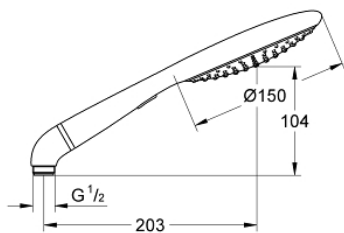

## 27 272 LS0 RAINSHOWER SOLO 150 HAND SHOWER 2 SPRAYS

### PRODUCT DESCRIPTION

- Colour: moon white
- 
- eco function (reduction of flow rate)
- elbow adapter for the combination of hand showers with shower sets
- GROHE EcoJoy - Less water, perfect flow
- GROHE DreamSpray - perfect spray pattern
- GROHE LongLife finish
- GROHE SpeedClean - effortless limescale removal
- Inner WaterGuide - inner insulation for surface protection
- universal mounting system, fitting all standard shower hoses
- suitable for instantaneous heater

## 27 272 LS0 RAINSHOWER SOLO 150 HAND SHOWER 2 SPRAYS

**SPARE PARTS**, 8月 2008 – now

1: Dirt strainer (Spare part-nr. 0700200M)