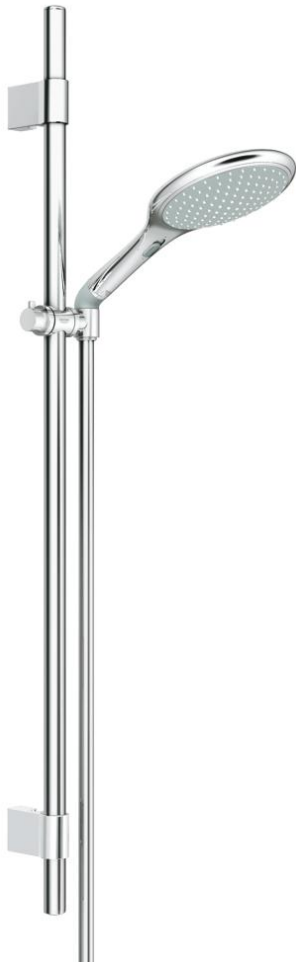

## 27 273 000 RAINSHOWER SOLO 150 SHOWER RAIL SET 2 SPRAYS

### PRODUCT DESCRIPTION

- Colour: chrome
- consists of:
  - Handshower Solo 27 272 000
  - shower rail 900 mm 28 819 001
  - GROHE FastFixation Plus adjustable distance between brackets for adaption to existing drilling holes
  - shower hose Silverflex 1750 mm 1/2" x 1/2" (28 388)
  - TwistStop - to prevent hose from twisting
  - Elbow adapter for the combination of handshowers with shower sets
  - GROHE DreamSpray - perfect spray pattern
  - GROHE CoolTouch
  - GROHE LongLife finish
  - GROHE SpeedClean - effortless limescale removal
- Attention: old product
- suitable for instantaneous heater

### SPARE PARTS, October 2009 – now

- 1: Cap (Spare part-nr. 45922000)
- 2: Outlet shower holder (Spare part-nr. 6424500M)
- 3: Sliding piece (Spare part-nr. 06765000)
- 4: Fixing set (Spare part-nr. 48010000)
- 5: Dirt strainer (Spare part-nr. 0700200M)
- 6: Compensation disc (Spare part-nr. 45914XE0)\*