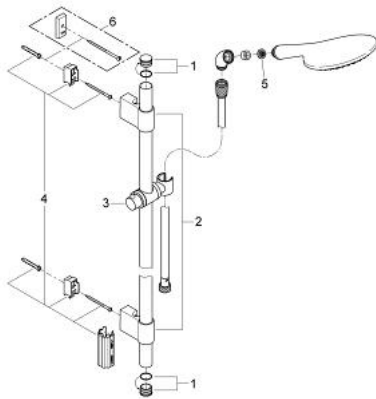

27 273 000 RAINSHOWER SOLO 150 SHOWER RAIL SET 2 SPRAYS

SPARE PARTS, October 2009 – now

- 1: Cap (Spare part-nr. 45922000)
- 2: Outlet shower holder (Spare part-nr. 6424500M)
- 3: Sliding piece (Spare part-nr. 06765000)
- 4: Fixing set (Spare part-nr. 48010000)
- 5: Dirt strainer (Spare part-nr. 0700200M)
- 6: Compensation disc (Spare part-nr. 45914XE0)*

* Optional accessories