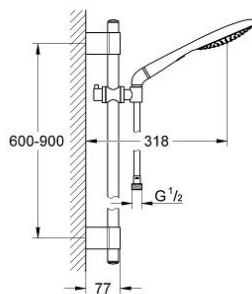

## 27 273 000 RAINSHOWER SOLO 150 SHOWER RAIL SET 2 SPRAYS

### PRODUCT DESCRIPTION

- Colour: chrome
- consists of:
  - Handshower Solo 27 272 000
  - shower rail 900 mm 28 819 001
  - GROHE FastFixation Plus adjustable distance between brackets for adaption to existing drilling holes
  - shower hose Silverflex 1750 mm 1/2" x 1/2" (28 388)
  - TwistStop - to prevent hose from twisting
  - Elbow adapter for the combination of handshowers with shower sets
  - GROHE DreamSpray - perfect spray pattern
  - GROHE CoolTouch
  - GROHE LongLife finish
  - GROHE SpeedClean - effortless limescale removal
- Attention: old product
- suitable for instantaneous heater