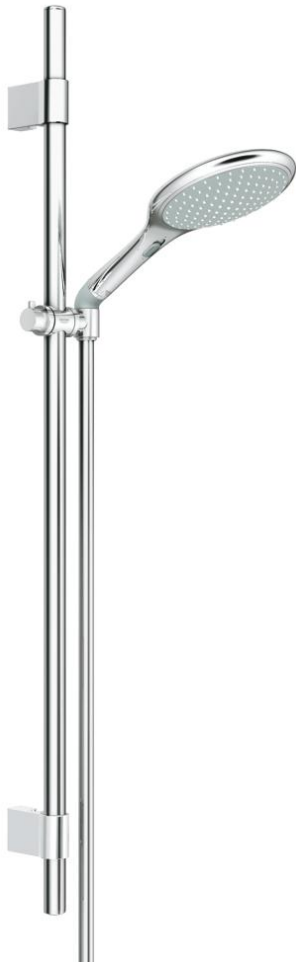

## 27 273 000 RAINSHOWER SOLO 150 SHOWER RAIL SET 2 SPRAYS

### PRODUCT DESCRIPTION

- Colour: chrome
- consisting of:
  - hand shower Solo 150 (27 272 000)
  - shower rail, 900 mm (28 819 001)
  - GROHE FastFixation Plus adjustable distance between brackets for adaption to existing drilling holes
  - shower hose Silverflex 1750 mm 1/2" x 1/2" (28 388)
  - TwistStop - to prevent hose from twisting
  - elbow adapter for the combination of hand showers with shower sets
  - GROHE DreamSpray - perfect spray pattern
  - GROHE CoolTouch
  - GROHE LongLife finish
  - GROHE SpeedClean - effortless limescale removal
- attention: old product
- suitable for instantaneous heater

## 27 273 000 RAINSHOWER SOLO 150 SHOWER RAIL SET 2 SPRAYS

**SPARE PARTS**, 10月 2009 – now

- 1: Cover cap (Spare part-nr. 45922000)
- 2: Shower rail holder (Spare part-nr. 6424500M)
- 3: Glide element (Spare part-nr. 06765000)
- 4: Fixing set (Spare part-nr. 48010000)
- 5: Dirt strainer (Spare part-nr. 0700200M)
- 6: Compensation disc (Spare part-nr. 45914XE0)\*