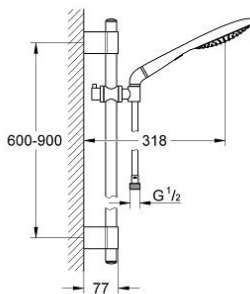

## 27 273 000 RAINSHOWER SOLO 150 SHOWER RAIL SET 2 SPRAYS

### PRODUCT DESCRIPTION

- Colour: chrome
- consisting of:
  - hand shower Solo 150 (27 272 000)
  - shower rail, 900 mm (28 819 001)
  - GROHE FastFixation Plus adjustable distance between brackets for adaption to existing drilling holes
  - shower hose Silverflex 1750 mm 1/2" x 1/2" (28 388)
  - TwistStop - to prevent hose from twisting
  - elbow adapter for the combination of hand showers with shower sets
  - GROHE DreamSpray - perfect spray pattern
  - GROHE CoolTouch
  - GROHE LongLife finish
  - GROHE SpeedClean - effortless limescale removal
- attention: old product
- suitable for instantaneous heater

## 27 273 000 RAINSHOWER SOLO 150 SHOWER RAIL SET 2 SPRAYS

**SPARE PARTS**, 10月 2009 – now

- 1: Cover cap (Spare part-nr. 45922000)
- 2: Shower rail holder (Spare part-nr. 6424500M)
- 3: Glide element (Spare part-nr. 06765000)
- 4: Fixing set (Spare part-nr. 48010000)
- 5: Dirt strainer (Spare part-nr. 0700200M)
- 6: Compensation disc (Spare part-nr. 45914XE0)\*