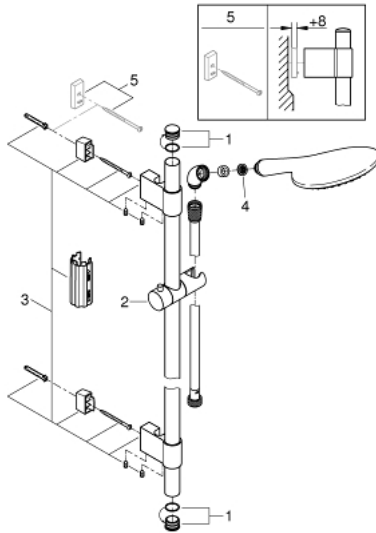

27 273 001 RAINSHOWER SOLO 150 SHOWER RAIL SET 2 SPRAYS

PRODUCT DESCRIPTION

- Colour: chrome
- consists of:
 - Handshower Solo 27 272 000
 - shower rail 900 mm 28 819 001
- with wall holders
- shower hose Silverflex 1750 mm 1/2" x 1/2" (28 388)
- Elbow adapter for the combination of handshowers with shower sets
- GROHE DreamSpray - perfect spray pattern
- GROHE LongLife finish
- GROHE FastFixation Plus adjustable distance between brackets for adaption to existing drilling holes
- GROHE SpeedClean - effortless limescale removal
- Inner WaterGuide - inner insulation for surface protection
- TwistStop - to prevent hose from twisting
- suitable for instantaneous heater

27 273 001 RAINSHOWER SOLO 150 SHOWER RAIL SET 2 SPRAYS

SPARE PARTS, November 2021 – now

- 1: Cap (Spare part-nr. 45922000)
- 2: Sliding piece (Spare part-nr. 48177000)
- 3: Outlet shower holder (Spare part-nr. 48333000)
- 4: Dirt strainer (Spare part-nr. 0700200M)
- 5: Compensation disc (Spare part-nr. 45914XE0)*