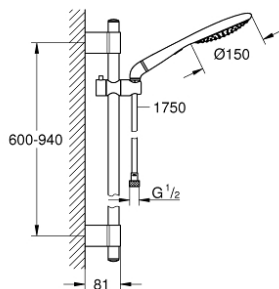

27 273 001 RAINSHOWER SOLO 150 SHOWER RAIL SET 2 SPRAYS

PRODUCT DESCRIPTION

- Colour: chrome
- consists of:
 - Handshower Solo 27 272 000
 - shower rail 900 mm 28 819 001
- with wall holders
- shower hose Silverflex 1750 mm 1/2" x 1/2" (28 388)
- Elbow adapter for the combination of handshowers with shower sets
- GROHE DreamSpray - perfect spray pattern
- GROHE LongLife finish
- GROHE FastFixation Plus adjustable distance between brackets for adaption to existing drilling holes
- GROHE SpeedClean - effortless limescale removal
- Inner WaterGuide - inner insulation for surface protection
- TwistStop - to prevent hose from twisting
- suitable for instantaneous heater

27 273 001 RAINSHOWER SOLO 150 SHOWER RAIL SET 2 SPRAYS

SPARE PARTS, November 2021 – now

- 1: Cap (Spare part-nr. 45922000)
- 2: Sliding piece (Spare part-nr. 48177000)
- 3: Outlet shower holder (Spare part-nr. 48333000)
- 4: Dirt strainer (Spare part-nr. 0700200M)
- 5: Compensation disc (Spare part-nr. 45914XE0)*