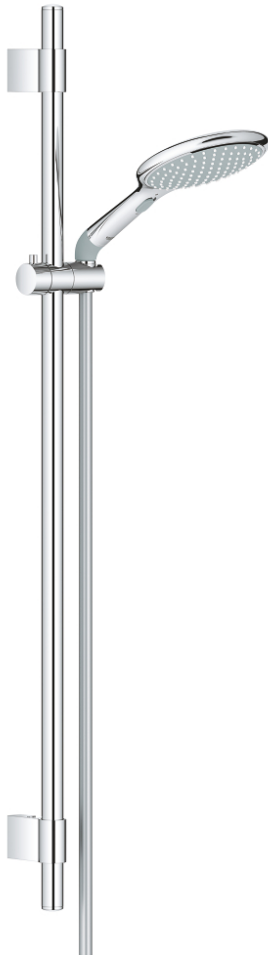

27 273 001 RAINSHOWER SOLO 150 SHOWER RAIL SET 2 SPRAYS

PRODUCT DESCRIPTION

- Colour: chrome
- consists of:
 - Handshower Solo 27 272 000
 - shower rail 900 mm 28 819 001
- with wall holders
- shower hose Silverflex 1750 mm 1/2" x 1/2" (28 388)
- Elbow adapter for the combination of handshowers with shower sets
- GROHE DreamSpray - perfect spray pattern
- GROHE LongLife finish
- GROHE FastFixation Plus adjustable distance between brackets for adaption to existing drilling holes
- GROHE SpeedClean - effortless limescale removal
- Inner WaterGuide - inner insulation for surface protection
- TwistStop - to prevent hose from twisting
- suitable for instantaneous heater

27 273 001 RAINSHOWER SOLO 150 SHOWER RAIL SET 2 SPRAYS

SPARE PARTS, November 2021 – now

- 1: Cap (Spare part-nr. 45922000)
- 2: Sliding piece (Spare part-nr. 48177000)
- 3: Outlet shower holder (Spare part-nr. 48333000)
- 4: Dirt strainer (Spare part-nr. 0700200M)
- 5: Compensation disc (Spare part-nr. 45914XE0)*