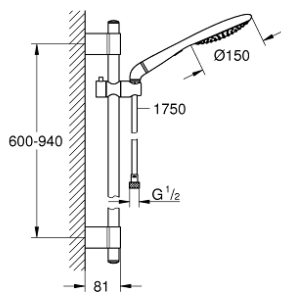

27 273 001 RAINSHOWER SOLO 150 SHOWER RAIL SET 2 SPRAYS

PRODUCT DESCRIPTION

- Colour: chrome
- consisting of:
 - hand shower Solo 150 (27 272 000)
 - shower rail, 900 mm (28 819 001)
 - with wall holders made of metal
 - shower hose Silverflex 1750 mm 1/2" x 1/2" (28 388)
 - elbow adapter for the combination of hand showers with shower sets
- GROHE DreamSpray - perfect spray pattern
- GROHE LongLife finish
- GROHE FastFixation Plus adjustable distance between brackets for adaption to existing drilling holes
- GROHE SpeedClean - effortless limescale removal
- Inner WaterGuide - inner insulation for surface protection
- TwistStop - to prevent hose from twisting
- suitable for instantaneous heater

27 273 001 RAINSHOWER SOLO 150 SHOWER RAIL SET 2 SPRAYS

SPARE PARTS, 11月 2021 – now

- 1: Cover cap (Spare part-nr. 45922000)
- 2: Glide element (Spare part-nr. 48177000)
- 3: Shower rail holder (Spare part-nr. 48333000)
- 4: Dirt strainer (Spare part-nr. 0700200M)
- 5: Compensation disc (Spare part-nr. 45914XE0)*