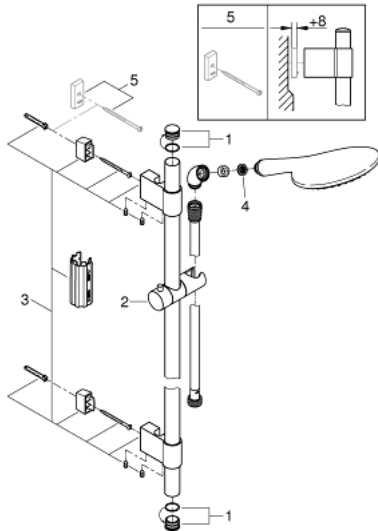

27 273 001 RAINSHOWER SOLO 150 SHOWER RAIL SET 2 SPRAYS

PRODUCT DESCRIPTION

- Colour: chrome
- consisting of:
 - hand shower Solo 150 (27 272 000)
 - shower rail, 900 mm (28 819 001)
 - with wall holders made of metal
 - shower hose Silverflex 1750 mm 1/2" x 1/2" (28 388)
 - elbow adapter for the combination of hand showers with shower sets
- GROHE DreamSpray - perfect spray pattern
- GROHE LongLife finish
- GROHE FastFixation Plus adjustable distance between brackets for adaption to existing drilling holes
- GROHE SpeedClean - effortless limescale removal
- Inner WaterGuide - inner insulation for surface protection
- TwistStop - to prevent hose from twisting
- suitable for instantaneous heater

27 273 001 RAINSHOWER SOLO 150 SHOWER RAIL SET 2 SPRAYS

SPARE PARTS, 11月 2021 – now

- 1: Cover cap (Spare part-nr. 45922000)
- 2: Glide element (Spare part-nr. 48177000)
- 3: Shower rail holder (Spare part-nr. 48333000)
- 4: Dirt strainer (Spare part-nr. 0700200M)
- 5: Compensation disc (Spare part-nr. 45914XE0)*