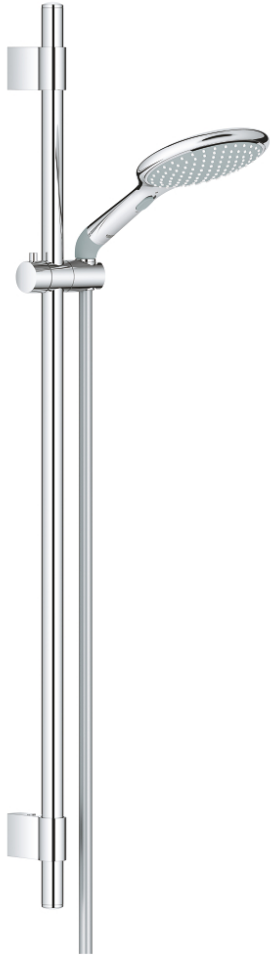

27 273 001 RAINSHOWER SOLO 150 SHOWER RAIL SET 2 SPRAYS

PRODUCT DESCRIPTION

- Colour: chrome
- consisting of:
 - hand shower Solo 150 (27 272 000)
 - shower rail, 900 mm (28 819 001)
 - with wall holders made of metal
 - shower hose Silverflex 1750 mm 1/2" x 1/2" (28 388)
 - elbow adapter for the combination of hand showers with shower sets
- GROHE DreamSpray - perfect spray pattern
- GROHE LongLife finish
- GROHE FastFixation Plus adjustable distance between brackets for adaption to existing drilling holes
- GROHE SpeedClean - effortless limescale removal
- Inner WaterGuide - inner insulation for surface protection
- TwistStop - to prevent hose from twisting
- suitable for instantaneous heater

27 273 001 RAINSHOWER SOLO 150 SHOWER RAIL SET 2 SPRAYS

SPARE PARTS, 11月 2021 – now

- 1: Cover cap (Spare part-nr. 45922000)
- 2: Glide element (Spare part-nr. 48177000)
- 3: Shower rail holder (Spare part-nr. 48333000)
- 4: Dirt strainer (Spare part-nr. 0700200M)
- 5: Compensation disc (Spare part-nr. 45914XE0)*