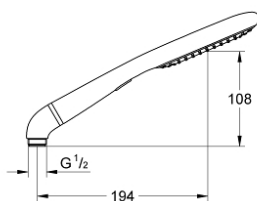

27 274 LS0 RAINSHOWER ECO 120 HAND SHOWER 2 SPRAYS

PRODUCT DESCRIPTION

- Colour: moon white
- spray pattern: Rain, SmartRain
- Eco function (Reduction of flow rate)
- Elbow adapter for the combination of handshowers with shower sets
- GROHE DreamSpray - perfect spray pattern
- GROHE LongLife finish
- GROHE SpeedClean - effortless limescale removal
- Inner WaterGuide - inner insulation for surface protection
- Universal Mounting System. Fitting all standard shower hoses
- suitable for instantaneous heater
- minimum pressure 1,0 bar

27 274 LS0 RAINSHOWER ECO 120 HAND SHOWER 2 SPRAYS

SPARE PARTS, August 2008 – now

1: Dirt strainer (Spare part-nr. 0700200M)