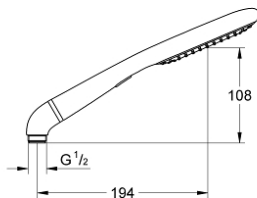

27 274 LS0 RAINSHOWER ECO 120 HAND SHOWER 2 SPRAYS

PRODUCT DESCRIPTION

- Colour: moon white
-
- eco function (reduction of flow rate)
- elbow adapter for the combination of hand showers with shower sets
- GROHE DreamSpray - perfect spray pattern
- GROHE LongLife finish
- GROHE SpeedClean - effortless limescale removal
- Inner WaterGuide - inner insulation for surface protection
- universal mounting system, fitting all standard shower hoses
- suitable for instantaneous heater
- min. recommended pressure 1.0 bar

27 274 LS0 RAINSHOWER ECO 120 HAND SHOWER 2 SPRAYS

SPARE PARTS, 8月 2008 – now

1: Dirt strainer (Spare part-nr. 0700200M)