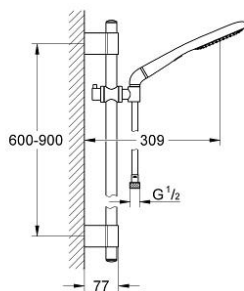

### PRODUCT DESCRIPTION

- Colour: chrome
- consists of:
  - hand shower Rainshower Eco (27 274 000)
  - shower rail 900 mm 28 819 001
  - GROHE FastFixation Plus adjustable distance between brackets for adaption to existing drilling holes
  - shower hose Silverflex 1750 mm 1/2" x 1/2" (28 388)
  - TwistStop - to prevent hose from twisting
  - Elbow adapter for the combination of handshowers with shower sets
  - GROHE DreamSpray - perfect spray pattern
  - GROHE LongLife finish
  - GROHE SpeedClean - effortless limescale removal
- Attention: old product
- suitable for instantaneous heater