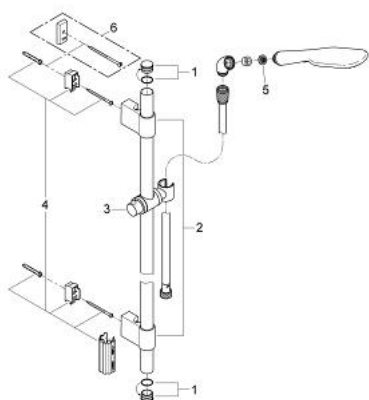

### PRODUCT DESCRIPTION

- Colour: chrome
- consists of:
  - hand shower Rainshower Eco (27 274 000)
  - shower rail 900 mm 28 819 001
  - GROHE FastFixation Plus adjustable distance between brackets for adaption to existing drilling holes
  - shower hose Silverflex 1750 mm 1/2" x 1/2" (28 388)
  - TwistStop - to prevent hose from twisting
  - Elbow adapter for the combination of handshowers with shower sets
  - GROHE DreamSpray - perfect spray pattern
  - GROHE LongLife finish
  - GROHE SpeedClean - effortless limescale removal
- Attention: old product
- suitable for instantaneous heater

### SPARE PARTS, October 2009 – now

- 1: Cap (Spare part-nr. 45922000)
- 2: Outlet shower holder (Spare part-nr. 6424500M)
- 3: Sliding piece (Spare part-nr. 06765000)
- 4: Fixing set (Spare part-nr. 48010000)
- 5: Dirt strainer (Spare part-nr. 0700200M)
- 6: Compensation disc (Spare part-nr. 45914XE0)\*