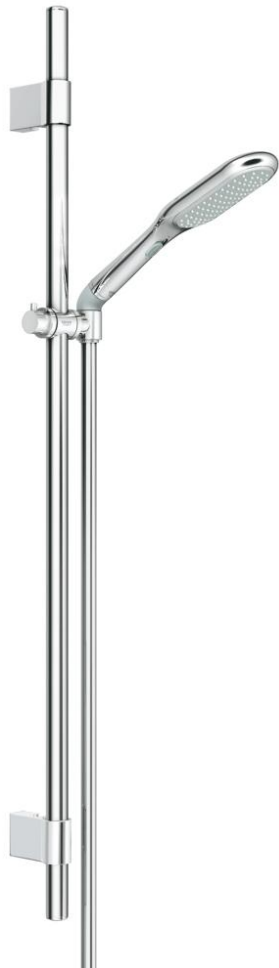

## 27 275 000 RAINSHOWER ECO 120 SHOWER RAIL SET 2 SPRAYS

### PRODUCT DESCRIPTION

- Colour: chrome
- consists of:
  - hand shower Rainshower Eco (27 274 000)
  - shower rail 900 mm 28 819 001
  - GROHE FastFixation Plus adjustable distance between brackets for adaption to existing drilling holes
  - shower hose Silverflex 1750 mm 1/2" x 1/2" (28 388)
  - TwistStop - to prevent hose from twisting
  - Elbow adapter for the combination of handshowers with shower sets
  - GROHE DreamSpray - perfect spray pattern
  - GROHE LongLife finish
  - GROHE SpeedClean - effortless limescale removal
- Attention: old product
- suitable for instantaneous heater

### SPARE PARTS, October 2009 – now

- 1: Cap (Spare part-nr. 45922000)
- 2: Outlet shower holder (Spare part-nr. 6424500M)
- 3: Sliding piece (Spare part-nr. 06765000)
- 4: Fixing set (Spare part-nr. 48010000)
- 5: Dirt strainer (Spare part-nr. 0700200M)
- 6: Compensation disc (Spare part-nr. 45914XE0)\*