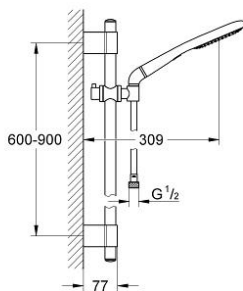

27 275 000 RAINSHOWER ECO 120 SHOWER RAIL SET 2 SPRAYS

PRODUCT DESCRIPTION

- Colour: chrome
- consisting of:
 - hand shower Rainshower Eco (27 274 000)
 - shower rail, 900 mm (28 819 001)
 - GROHE FastFixation Plus adjustable distance between brackets for adaption to existing drilling holes
 - shower hose Silverflex 1750 mm 1/2" x 1/2" (28 388)
 - TwistStop - to prevent hose from twisting
 - elbow adapter for the combination of hand showers with shower sets
 - GROHE DreamSpray - perfect spray pattern
 - GROHE LongLife finish
 - GROHE SpeedClean - effortless limescale removal
- attention: old product
- suitable for instantaneous heater

27 275 000 RAINSHOWER ECO 120 SHOWER RAIL SET 2 SPRAYS

SPARE PARTS, 10月 2009 – now

- 1: Cover cap (Spare part-nr. 45922000)
- 2: Shower rail holder (Spare part-nr. 6424500M)
- 3: Glide element (Spare part-nr. 06765000)
- 4: Fixing set (Spare part-nr. 48010000)
- 5: Dirt strainer (Spare part-nr. 0700200M)
- 6: Compensation disc (Spare part-nr. 45914XE0)*