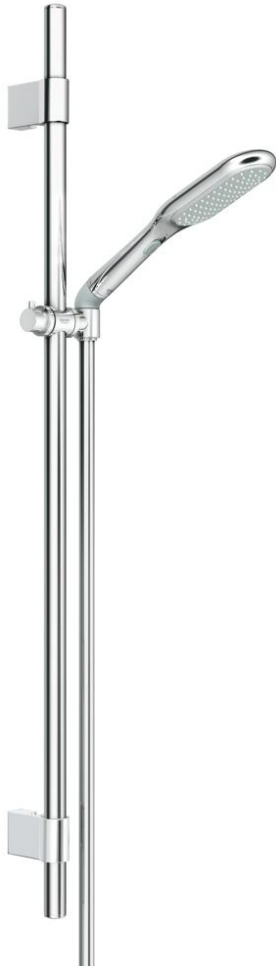

27 275 000 RAINSHOWER ECO 120 SHOWER RAIL SET 2 SPRAYS

PRODUCT DESCRIPTION

- Colour: chrome
- consisting of:
 - hand shower Rainshower Eco (27 274 000)
 - shower rail, 900 mm (28 819 001)
 - GROHE FastFixation Plus adjustable distance between brackets for adaption to existing drilling holes
 - shower hose Silverflex 1750 mm 1/2" x 1/2" (28 388)
 - TwistStop - to prevent hose from twisting
 - elbow adapter for the combination of hand showers with shower sets
 - GROHE DreamSpray - perfect spray pattern
 - GROHE LongLife finish
 - GROHE SpeedClean - effortless limescale removal
- attention: old product
- suitable for instantaneous heater

27 275 000 RAINSHOWER ECO 120 SHOWER RAIL SET 2 SPRAYS

SPARE PARTS, 10月 2009 – now

- 1: Cover cap (Spare part-nr. 45922000)
- 2: Shower rail holder (Spare part-nr. 6424500M)
- 3: Glide element (Spare part-nr. 06765000)
- 4: Fixing set (Spare part-nr. 48010000)
- 5: Dirt strainer (Spare part-nr. 0700200M)
- 6: Compensation disc (Spare part-nr. 45914XE0)*