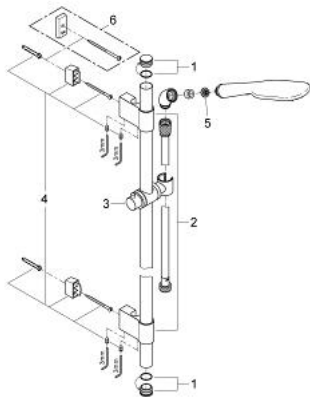

## 27 275 001 RAINSHOWER ECO 120 SHOWER RAIL SET 2 SPRAYS

### PRODUCT DESCRIPTION

- Colour: chrome
- consists of:
  - hand shower Rainshower Eco (27 274 000)
  - shower rail 900 mm 28 819 001
  - GROHE FastFixation Plus adjustable distance between brackets for adaption to existing drilling holes
  - with wall holders
  - shower hose Silverflex 1750 mm 1/2" x 1/2" (28 388)
  - TwistStop - to prevent hose from twisting
  - Elbow adapter for the combination of handshowers with shower sets
  - GROHE DreamSpray - perfect spray pattern
  - GROHE LongLife finish
  - GROHE SpeedClean - effortless limescale removal
- suitable for instantaneous heater

### SPARE PARTS, September 2009 – now

- 1: Cap (Spare part-nr. 45922000)
- 2: Outlet shower holder (Spare part-nr. 0666700M)
- 3: Sliding piece (Spare part-nr. 06765000)
- 4: Fixing set (Spare part-nr. 45403000)
- 5: Dirt strainer (Spare part-nr. 0700200M)
- 6: Compensation disc (Spare part-nr. 45914XE0)\*