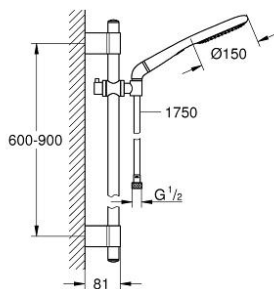

## 27 275 001 RAINSHOWER ECO 120 SHOWER RAIL SET 2 SPRAYS

### PRODUCT DESCRIPTION

- Colour: chrome
- consists of:
  - hand shower Rainshower Eco (27 274 000)
  - shower rail 900 mm 28 819 001
  - GROHE FastFixation Plus adjustable distance between brackets for adaption to existing drilling holes
  - with wall holders
  - shower hose Silverflex 1750 mm 1/2" x 1/2" (28 388)
  - TwistStop - to prevent hose from twisting
  - Elbow adapter for the combination of handshowers with shower sets
  - GROHE DreamSpray - perfect spray pattern
  - GROHE LongLife finish
  - GROHE SpeedClean - effortless limescale removal
- suitable for instantaneous heater