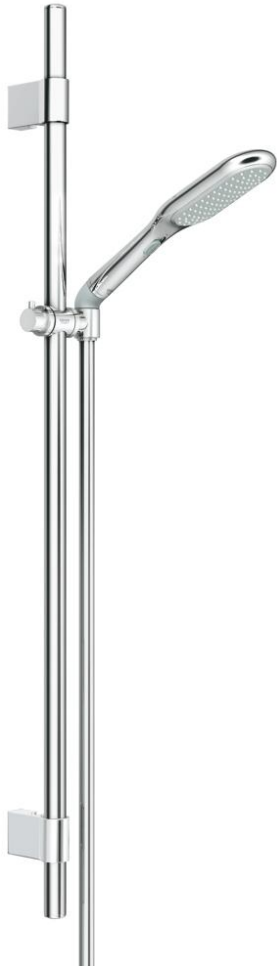

## 27 275 001 RAINSHOWER ECO 120 SHOWER RAIL SET 2 SPRAYS

### PRODUCT DESCRIPTION

- Colour: chrome
- consists of:
  - hand shower Rainshower Eco (27 274 000)
  - shower rail 900 mm 28 819 001
  - GROHE FastFixation Plus adjustable distance between brackets for adaption to existing drilling holes
  - with wall holders
  - shower hose Silverflex 1750 mm 1/2" x 1/2" (28 388)
  - TwistStop - to prevent hose from twisting
  - Elbow adapter for the combination of handshowers with shower sets
  - GROHE DreamSpray - perfect spray pattern
  - GROHE LongLife finish
  - GROHE SpeedClean - effortless limescale removal
- suitable for instantaneous heater

### SPARE PARTS, September 2009 – now

- 1: Cap (Spare part-nr. 45922000)
- 2: Outlet shower holder (Spare part-nr. 0666700M)
- 3: Sliding piece (Spare part-nr. 06765000)
- 4: Fixing set (Spare part-nr. 45403000)
- 5: Dirt strainer (Spare part-nr. 0700200M)
- 6: Compensation disc (Spare part-nr. 45914XE0)\*