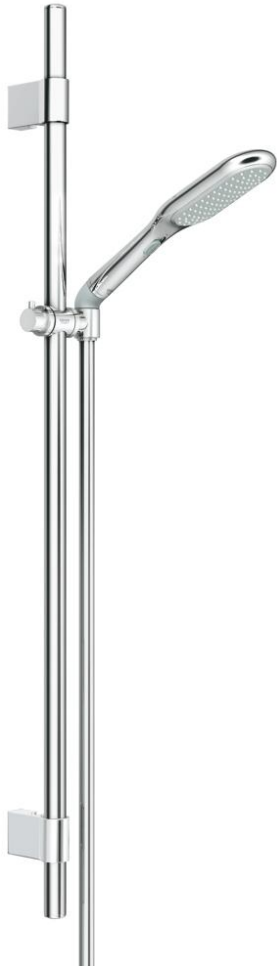

27 275 001 RAINSHOWER ECO 120 SHOWER RAIL SET 2 SPRAYS

PRODUCT DESCRIPTION

- Colour: chrome
- consisting of:
 - hand shower Rainshower Eco (27 274 000)
 - shower rail, 900 mm (28 819 001)
 - GROHE FastFixation Plus adjustable distance between brackets for adaption to existing drilling holes
 - with wall holders made of metal
 - shower hose Silverflex 1750 mm 1/2" x 1/2" (28 388)
 - TwistStop - to prevent hose from twisting
 - elbow adapter for the combination of hand showers with shower sets
 - GROHE DreamSpray - perfect spray pattern
 - GROHE LongLife finish
 - GROHE SpeedClean - effortless limescale removal
 - suitable for instantaneous heater

27 275 001 RAINSHOWER ECO 120 SHOWER RAIL SET 2 SPRAYS

SPARE PARTS, 9月 2009 – now

- 1: Cover cap (Spare part-nr. 45922000)
- 2: Shower rail holder (Spare part-nr. 0666700M)
- 3: Glide element (Spare part-nr. 06765000)
- 4: Fixing set (Spare part-nr. 45403000)
- 5: Dirt strainer (Spare part-nr. 0700200M)
- 6: Compensation disc (Spare part-nr. 45914XE0)*