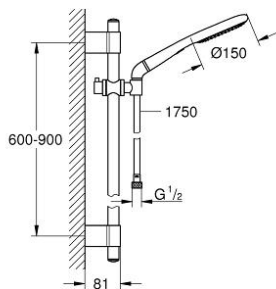

27 275 001 RAINSHOWER ECO 120 SHOWER RAIL SET 2 SPRAYS

PRODUCT DESCRIPTION

- Colour: chrome
- consisting of:
 - hand shower Rainshower Eco (27 274 000)
 - shower rail, 900 mm (28 819 001)
 - GROHE FastFixation Plus adjustable distance between brackets for adaption to existing drilling holes
 - with wall holders made of metal
 - shower hose Silverflex 1750 mm 1/2" x 1/2" (28 388)
 - TwistStop - to prevent hose from twisting
 - elbow adapter for the combination of hand showers with shower sets
 - GROHE DreamSpray - perfect spray pattern
 - GROHE LongLife finish
 - GROHE SpeedClean - effortless limescale removal
 - suitable for instantaneous heater

27 275 001 RAINSHOWER ECO 120 SHOWER RAIL SET 2 SPRAYS

SPARE PARTS, 9月 2009 – now

- 1: Cover cap (Spare part-nr. 45922000)
- 2: Shower rail holder (Spare part-nr. 0666700M)
- 3: Glide element (Spare part-nr. 06765000)
- 4: Fixing set (Spare part-nr. 45403000)
- 5: Dirt strainer (Spare part-nr. 0700200M)
- 6: Compensation disc (Spare part-nr. 45914XE0)*