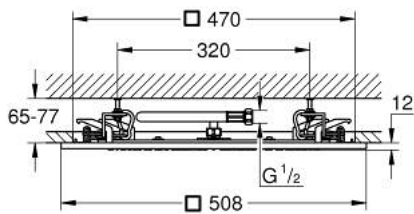

27 286 000 **RAINSHOWER F-SERIES 20" CEILING SHOWER 1 SPRAY**

PRODUCT DESCRIPTION

- Colour: chrome
- spray pattern: Rain
- 508 mm x 508 mm
- material: metal
- connection thread 1/2"
- GROHE DreamSpray - perfect spray pattern
- GROHE LongLife finish
- GROHE SpeedClean - effortless limescale removal
- suitable for instantaneous heater
- minimum pressure 1,0 bar

27 286 000 RAINSHOWER F-SERIES 20" CEILING SHOWER 1 SPRAY

SPARE PARTS, June 2016 – now

1: Tube (Spare part-nr. 07467000)

2: Dirt strainer (Spare part-nr. 0676800M)

3: Fibre seal dia. 12x2 mm (Spare part-nr. 0138900M)