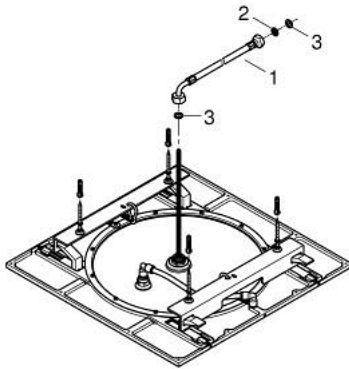

27 286 000 **RAINSHOWER F-SERIES 20" CEILING SHOWER 1 SPRAY**

PRODUCT DESCRIPTION

- Colour: chrome
- spray pattern: Rain
- 508 mm x 508 mm
- material: metal
- connection thread 1/2"
- GROHE DreamSpray - perfect spray pattern
- GROHE LongLife finish
- GROHE SpeedClean - effortless limescale removal
- suitable for instantaneous heater
- minimum pressure 1,0 bar

27 286 000 RAINSHOWER F-SERIES 20" CEILING SHOWER 1 SPRAY

SPARE PARTS, June 2016 – now

1: Tube (Spare part-nr. 07467000)

2: Dirt strainer (Spare part-nr. 0676800M)

3: Fibre seal dia. 12x2 mm (Spare part-nr. 0138900M)