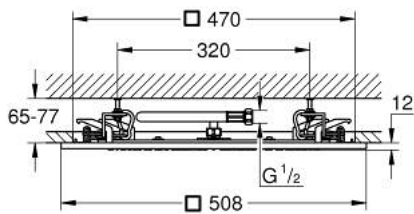

27 286 000 RAINSHOWER F-SERIES 20" CEILING SHOWER 1 SPRAY

PRODUCT DESCRIPTION

- Colour: chrome
- spray pattern: Rain
- 508 x 508 mm
- material: metal
- connection thread 1/2"
- GROHE DreamSpray - perfect spray pattern
- GROHE LongLife finish
- GROHE SpeedClean - effortless limescale removal
- suitable for instantaneous heater
- min. recommended pressure 1.0 bar

27 286 000 RAINSHOWER F-SERIES 20" CEILING SHOWER 1 SPRAY

SPARE PARTS, 6月 2016 – now

1: Connecting hose (Spare part-nr. 07467000)

2: Dirt strainer (Spare part-nr. 0676800M)

3: Fibre seal $\varnothing 18,5 \times \varnothing 12 \times 2$ (Spare part-nr. 0138900M)