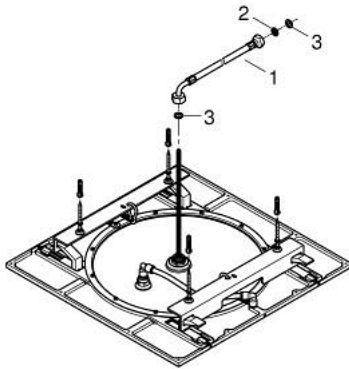

27 286 000 RAINSHOWER F-SERIES 20" CEILING SHOWER 1 SPRAY

PRODUCT DESCRIPTION

- Colour: chrome
- spray pattern: Rain
- 508 x 508 mm
- material: metal
- connection thread 1/2"
- GROHE DreamSpray - perfect spray pattern
- GROHE LongLife finish
- GROHE SpeedClean - effortless limescale removal
- suitable for instantaneous heater
- min. recommended pressure 1.0 bar

27 286 000 RAINSHOWER F-SERIES 20" CEILING SHOWER 1 SPRAY

SPARE PARTS, 6月 2016 – now

1: Connecting hose (Spare part-nr. 07467000)

2: Dirt strainer (Spare part-nr. 0676800M)

3: Fibre seal $\varnothing 18,5 \times \varnothing 12 \times 2$ (Spare part-nr. 0138900M)