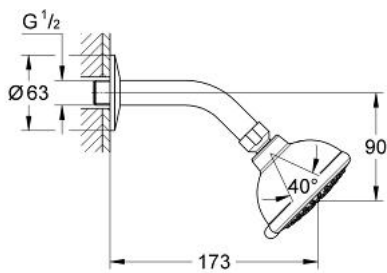

27 290 000 TEMPESTA 90 TRIO HEAD SHOWER SET 3 SPRAYS

PRODUCT DESCRIPTION

- Colour: chrome
- spray patterns: Rain / Jet / Massage
- Shower arm with connection thread 1/2"
- escutcheon
- GROHE SpeedClean - effortless limescale removal
- GROHE LongLife finish

27 290 000 TEMPESTA 90 TRIO HEAD SHOWER SET 3 SPRAYS

SPARE PARTS, September 2008 – now

1: Fibre seal dia. 12x2 mm (Spare part-nr. 0138900M)

2: Dirt strainer (Spare part-nr. 0700200M)