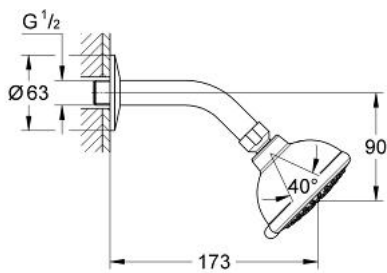

27 290 000 TEMPESTA 90 TRIO HEAD SHOWER SET 3 SPRAYS

PRODUCT DESCRIPTION

- Colour: chrome
- spray patterns: Rain, Jet, Massage
- shower arm with connection thread 1/2"
- escutcheon
- GROHE SpeedClean - effortless limescale removal
- GROHE LongLife finish

27 290 000 TEMPESTA 90 TRIO HEAD SHOWER SET 3 SPRAYS

SPARE PARTS, 9月 2008 – now

1: Fibre seal Ø 18,5 x Ø 12 x 2 (Spare part-nr. 0138900M)

2: Dirt strainer (Spare part-nr. 0700200M)