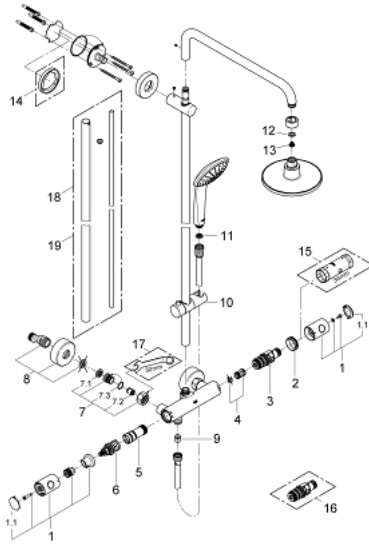

27 296 000 EUPHORIA SYSTEM 160 SHOWER SYSTEM WITH THERMOSTAT FOR WALL MOUNTING

SPARE PARTS, November 2008 – now

- 1: Handle (Spare part-nr. 47718000)
- 1.1: Cap (Spare part-nr. 6458500M)
- 2: Fitting ring (Spare part-nr. 47743000)
- 3: Thermostatic compact cartridge 1/2" (Spare part-nr. 47439000)
- 4: Sound absorber (Spare part-nr. 47398000)
- 5: Water flow (Spare part-nr. 47751000)
- 6: Aquadimmer (Spare part-nr. 12433000)
- 7: Non-return valve (Spare part-nr. 47189000)
- 7.1: Dirt Strainer (Spare part-nr. 0726400M)
- 7.2: Non-return valve (Spare part-nr. 08565000)
- 7.3: O-ring $\varnothing 17 \times \varnothing 2$ (Spare part-nr. 0305500M)
- 8: S-union (Spare part-nr. 12662000)
- 9: Non-return valve (Spare part-nr. 08565000)
- 10: Sliding piece (Spare part-nr. 12140000)
- 11: Dirt strainer (Spare part-nr. 0700200M)
- 12: Fibre seal dia. 12x2 mm (Spare part-nr. 0138900M)
- 13: Dirt strainer (Spare part-nr. 0676800M)
- 14: Compensation disc (Spare part-nr. 27180000)*
- 15: Socket spanner (Spare part-nr. 19332000)*
- 16: GROHE TurboStat cartridge 1/2" (Spare part-nr. 47175000)*
- 17: Special spanner (Spare part-nr. 19377000)*
- 18: Shower system pipe for retrofitting (Spare part-nr. 48053000)*
- 19: Shower system pipe for retrofitting (Spare part-nr. 48054000)*

* Optional accessories