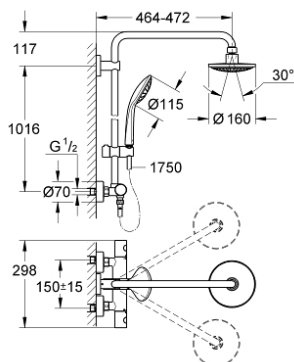

27 296 000 EUPHORIA SYSTEM 160 SHOWER SYSTEM WITH THERMOSTAT FOR WALL MOUNTING

PRODUCT DESCRIPTION

- Colour: chrome
- consists of:
 - Horizontal swivable 450 mm shower arm
 - exposed thermostat with Aquadimmer function
 - allows change between:
 - head shower Euphoria Cosmopolitan 160(28 232 000)
 - spray pattern: Rain
 - with ball joint
 - angle of rotation $\pm 15^\circ$
 - hand shower Euphoria Mono (27 265 000)
 - adjustable in height with gliding element (12 140 000)
 - shower hose Silverflex 1750 mm 1/2" x 1/2" (28 388)
 - minimum flow rate 7 l/min.
 - GROHE DreamSpray - perfect spray pattern
 - GROHE LongLife finish
 - GROHE TurboStat - compact cartridge with wax thermoelement
 - GROHE SpeedClean - effortless limescale removal
 - suitable for instantaneous heaters (min. 19 kW/h)