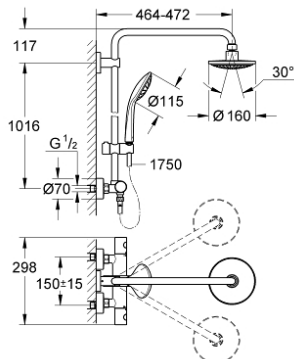

27 296 000 EUPHORIA SYSTEM 160 SHOWER SYSTEM WITH THERMOSTAT FOR WALL MOUNTING

PRODUCT DESCRIPTION

- Colour: chrome
- consisting of:
 - horizontal swivable 450 mm shower arm
 - exposed thermostat with Aquadimmer function
 - allows change between:
 - head shower Euphoria Cosmopolitan 160 (28 232 000)
 - spray pattern: Rain
 - with ball joint
 - rotation angle $\pm 15^\circ$
 - hand shower Euphoria 110 Mono (27 265)
 - adjustable in height with gliding element (12 140 000)
 - shower hose Silverflex 1750 mm 1/2" x 1/2" (28 388)
 - minimum flow rate 7 l/min
 - GROHE DreamSpray - perfect spray pattern
 - GROHE LongLife finish
 - GROHE TurboStat - compact cartridge with wax thermoelement
 - GROHE SpeedClean - effortless limescale removal
- suitable for instantaneous heaters from 18 kW/h