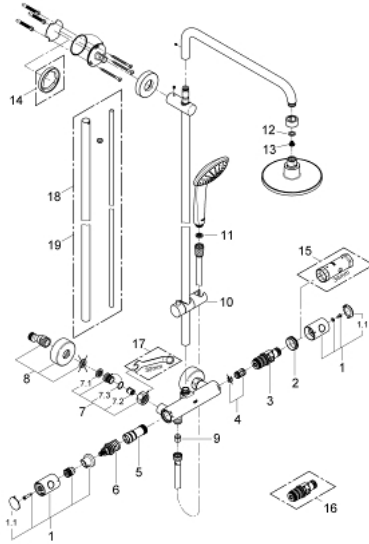

27 296 000 EUPHORIA SYSTEM 160 SHOWER SYSTEM WITH THERMOSTAT FOR WALL MOUNTING

SPARE PARTS, 11月 2008 – now

- 1: Handle (Spare part-nr. 47718000)
- 1.1: Cover cap (Spare part-nr. 6458500M)
- 2: Fitting ring (Spare part-nr. 47743000)
- 3: Thermostatic compact cartridge 1/2" (Spare part-nr. 47439000)
- 4: Buffer (Spare part-nr. 47398000)
- 5: Water flow (Spare part-nr. 47751000)
- 6: Aquadimmer (Spare part-nr. 12433000)
- 7: Non-return valve (Spare part-nr. 47189000)
- 7.1: Dirt strainer (Spare part-nr. 0726400M)
- 7.2: Non-return valve (Spare part-nr. 08565000)
- 7.3: O-ring $\varnothing 17 \times \varnothing 2$ (Spare part-nr. 0305500M)
- 8: S-union (Spare part-nr. 12662000)
- 9: Non-return valve (Spare part-nr. 08565000)
- 10: Glide element (Spare part-nr. 12140000)
- 11: Dirt strainer (Spare part-nr. 0700200M)
- 12: Fibre seal $\varnothing 18,5 \times \varnothing 12 \times 2$ (Spare part-nr. 0138900M)
- 13: Dirt strainer (Spare part-nr. 0676800M)
- 14: Compensation disc (Spare part-nr. 27180000)*
- 15: Socket spanner (Spare part-nr. 19332000)*
- 16: GROHE TurboStat cartridge 1/2" (Spare part-nr. 47175000)*
- 17: Special spanner (Spare part-nr. 19377000)*
- 18: Shower system pipe for retrofitting (Spare part-nr. 48053000)*
- 19: Shower system pipe for retrofitting (Spare part-nr. 48054000)*

* Optional accessories