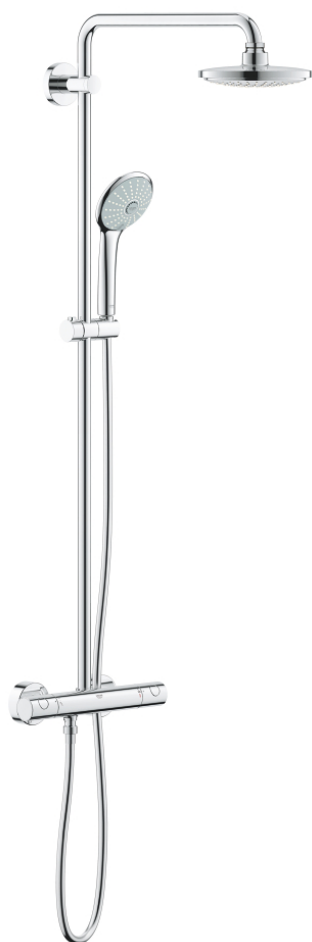

27 296 001 EUPHORIA SYSTEM 180 SHOWER SYSTEM WITH THERMOSTAT FOR WALL MOUNTING

PRODUCT DESCRIPTION

- Colour: chrome
- consists of:
 - Horizontal swivable 450 mm shower arm
 - exposed thermostat with Aquadimmer function
 - allows change between:
 - head shower Euphoria Cosmopolitan 180(27 491 000)
 - spray pattern: Rain
 - maximum flow rate (at 3 bar): 15.5 l/min
 - with ball joint
 - angle of rotation $\pm 15^\circ$
 - hand shower Euphoria 110 Massage (27 221)
 - maximum flow rate (at 3 bar): 11.5 l/min
 - adjustable in height with gliding element
 - shower hose Silverflex 1750 mm 1/2" x 1/2" (28 388)
 - GROHE TurboStat - compact cartridge with wax thermoelement
 - GROHE SafeStop - safety button at 38°C
 - GROHE SafeStop Plus - optional temperature limiter at 43°C included
 - GROHE DreamSpray - perfect spray pattern
 - GROHE LongLife finish
 - GROHE SpeedClean - effortless limescale removal
 - Inner WaterGuide - inner insulation for surface protection
 - TwistStop - to prevent hose from twisting
 - suitable for instantaneous heaters (min. 19 kW/h)
 - minimum flow rate 7 l/min.
 - optional upgrade: GROHE EasyReach tray (26 362), sold separately