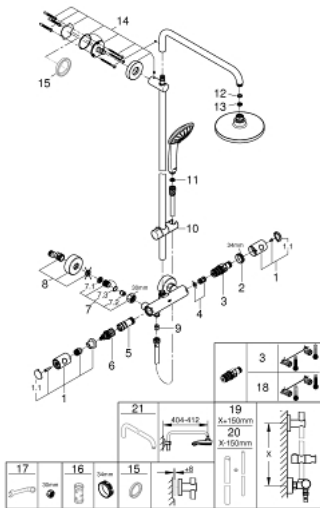

27 296 001 EUPHORIA SYSTEM 180 SHOWER SYSTEM WITH THERMOSTAT FOR WALL MOUNTING

SPARE PARTS, July 2017 – now

1. 1: Costa metal handle 1/2" (Spare part-nr. 47984000)
   - 1.1: Cap (Spare part-nr. 6458500M)
   - 2: Fitting ring (Spare part-nr. 47743000)
   - 3: Thermostatic compact cartridge 1/2" (Spare part-nr. 47439000)
   - 4: Sound absorber (Spare part-nr. 47398000)
   - 5: Water flow (Spare part-nr. 47751000)
   - 6: Aquadimmer (Spare part-nr. 12433000)
   - 7: Non-return valve (Spare part-nr. 47189000)
   - 7.1: Dirt Strainer (Spare part-nr. 0726400M)
   - 7.2: Non-return valve (Spare part-nr. 08565000)
   - 7.3: O-ring $\varnothing 17 \times \varnothing 2$ (Spare part-nr. 0305500M)
   - 8: S-union (Spare part-nr. 12662000)
   - 9: Non-return valve (Spare part-nr. 08565000)
   - 10: Sliding piece (Spare part-nr. 12140000)
   - 11: Dirt strainer (Spare part-nr. 0700200M)
   - 12: Fibre seal dia. 12x2 mm (Spare part-nr. 0138900M)
   - 13: Dirt strainer (Spare part-nr. 48007000)
   - 14: Outlet shower holder (Spare part-nr. 48279000)
   - 15: Compensation disc (Spare part-nr. 27180000)*
   - 16: Socket spanner (Spare part-nr. 19332000)*
   - 17: Special spanner (Spare part-nr. 19377000)*
   - 18: GROHE TurboStat cartridge 1/2" (Spare part-nr. 47175000)*
   - 19: Shower system pipe for retrofitting (Spare part-nr. 48053000)*
   - 20: Shower system pipe for retrofitting (Spare part-nr. 48054000)*
   - 21: Shower arm for shower systems (Spare part-nr. 14047000)*
2. Optional accessories