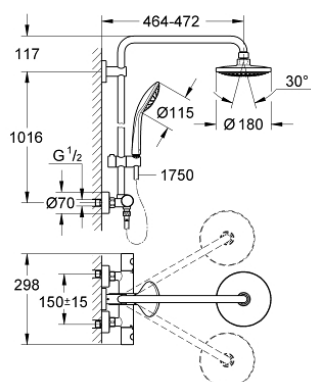

27 296 001 EUPHORIA SYSTEM 180 SHOWER SYSTEM WITH THERMOSTAT FOR WALL MOUNTING

PRODUCT DESCRIPTION

- Colour: chrome
- consists of:
 - Horizontal swivable 450 mm shower arm
 - exposed thermostat with Aquadimmer function
 - allows change between:
 - head shower Euphoria Cosmopolitan 180(27 491 000)
 - spray pattern: Rain
 - maximum flow rate (at 3 bar): 15.5 l/min
 - with ball joint
 - angle of rotation $\pm 15^\circ$
 - hand shower Euphoria 110 Massage (27 221)
 - maximum flow rate (at 3 bar): 11.5 l/min
 - adjustable in height with gliding element
 - shower hose Silverflex 1750 mm 1/2" x 1/2" (28 388)
 - GROHE TurboStat - compact cartridge with wax thermoelement
 - GROHE SafeStop - safety button at 38°C
 - GROHE SafeStop Plus - optional temperature limiter at 43°C included
 - GROHE DreamSpray - perfect spray pattern
 - GROHE LongLife finish
 - GROHE SpeedClean - effortless limescale removal
 - Inner WaterGuide - inner insulation for surface protection
 - TwistStop - to prevent hose from twisting
 - suitable for instantaneous heaters (min. 19 kW/h)
 - minimum flow rate 7 l/min.
 - optional upgrade: GROHE EasyReach tray (26 362), sold separately