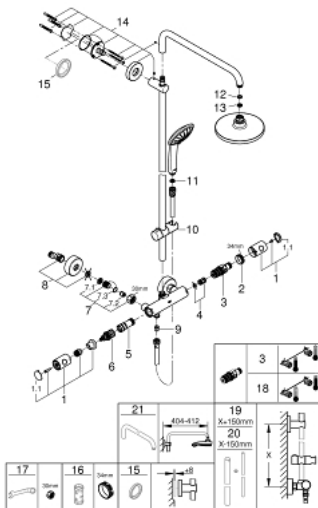

27 296 001 EUPHORIA SYSTEM 180 SHOWER SYSTEM WITH THERMOSTAT FOR WALL MOUNTING

SPARE PARTS, 7月 2017 – now

- 1: Metal handle 1/2" (Spare part-nr. 47984000)
- 1.1: Cover cap (Spare part-nr. 6458500M)
- 2: Fitting ring (Spare part-nr. 47743000)
- 3: Thermostatic compact cartridge 1/2" (Spare part-nr. 47439000)
- 4: Buffer (Spare part-nr. 47398000)
- 5: Water flow (Spare part-nr. 47751000)
- 6: Aquadimmer (Spare part-nr. 12433000)
- 7: Non-return valve (Spare part-nr. 47189000)
- 7.1: Dirt strainer (Spare part-nr. 0726400M)
- 7.2: Non-return valve (Spare part-nr. 08565000)
- 7.3: O-ring $\varnothing 17 \times \varnothing 2$ (Spare part-nr. 0305500M)
- 8: S-union (Spare part-nr. 12662000)
- 9: Non-return valve (Spare part-nr. 08565000)
- 10: Glide element (Spare part-nr. 12140000)
- 11: Dirt strainer (Spare part-nr. 0700200M)
- 12: Fibre seal $\varnothing 18,5 \times \varnothing 12 \times 2$ (Spare part-nr. 0138900M)
- 13: Dirt strainer (Spare part-nr. 48007000)
- 14: Shower rail holder (Spare part-nr. 48279000)
- 15: Compensation disc (Spare part-nr. 27180000)*
- 16: Socket spanner (Spare part-nr. 19332000)*
- 17: Special spanner (Spare part-nr. 19377000)*
- 18: GROHE TurboStat cartridge 1/2" (Spare part-nr. 47175000)*
- 19: Shower system pipe for retrofitting (Spare part-nr. 48053000)*
- 20: Shower system pipe for retrofitting (Spare part-nr. 48054000)*
- 21: Shower arm for shower systems (Spare part-nr. 14047000)*

* Optional accessories