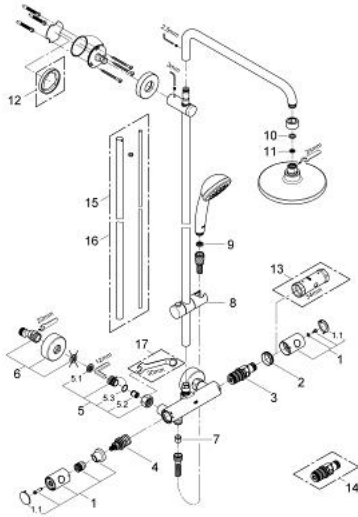

27 298 000 VITALIO SYSTEM 180 SHOWER SYSTEM WITH THERMOSTAT FOR WALL MOUNTING

PRODUCT DESCRIPTION

- Colour: chrome
- spray pattern: Rain
- consists of:
- exposed thermostat with Aquadimmer function
- allows change between:
- head shower Vitalio
- Ø 180 mm
- Horizontal swivable 450 mm shower arm
- with ball joint, rotation angle $\pm 20^\circ$
- hand shower Vitalio Trend Mono
- adjustable in height with gliding element (12 140 000)
- shower hose 1.750 mm (28 742)
- GROHE EcoJoy - less water, perfect flow
- GROHE LongLife finish
- GROHE DreamSpray - perfect spray pattern
- GROHE SpeedClean - effortless limescale removal
- suitable for instantaneous heaters (min. 19 kW/h)

27 298 000 VITALIO SYSTEM 180 SHOWER SYSTEM WITH THERMOSTAT FOR WALL MOUNTING

SPARE PARTS, November 2010 – now

- 1: Handle (Spare part-nr. 47718000)
 - 1.1: Cap (Spare part-nr. 6458500M)
 - 2: Fitting ring (Spare part-nr. 47743000)
 - 3: Thermostatic compact cartridge 1/2" (Spare part-nr. 47439000)
 - 4: Aquadimmer (Spare part-nr. 12433000)
 - 5: Non-return valve (Spare part-nr. 47189000)
 - 5.1: Dirt Strainer (Spare part-nr. 0726400M)
 - 5.2: Non-return valve (Spare part-nr. 08565000)
 - 5.3: O-ring $\varnothing 17 \times \varnothing 2$ (Spare part-nr. 0305500M)
 - 6: S-union (Spare part-nr. 12662000)
 - 7: Non-return valve (Spare part-nr. 08565000)
 - 8: Sliding piece (Spare part-nr. 48096000)
 - 9: Dirt strainer (Spare part-nr. 0700200M)
 - 10: Fibre seal dia. 12x2 mm (Spare part-nr. 0138900M)
 - 11: Dirt strainer (Spare part-nr. 48007000)
 - 12: Compensation disc (Spare part-nr. 27180000)*
 - 13: Socket spanner (Spare part-nr. 19332000)*
 - 14: GROHE TurboStat cartridge 1/2" (Spare part-nr. 47175000)*
 - 15: Shower system pipe for retrofitting (Spare part-nr. 48053000)*
 - 16: Shower system pipe for retrofitting (Spare part-nr. 48054000)*
 - 17: Special spanner (Spare part-nr. 19377000)*
- * Optional accessories