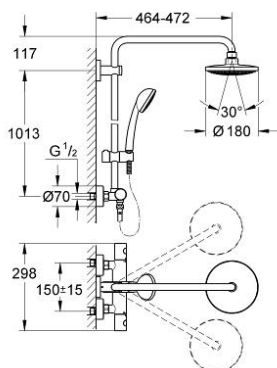

27 298 000 VITALIO SYSTEM 180 SHOWER SYSTEM WITH THERMOSTAT FOR WALL MOUNTING

PRODUCT DESCRIPTION

- Colour: chrome
- spray pattern: Rain
- consists of:
- exposed thermostat with Aquadimmer function
- allows change between:
- head shower Vitalio
- Ø 180 mm
- Horizontal swivable 450 mm shower arm
- with ball joint, rotation angle $\pm 20^\circ$
- hand shower Vitalio Trend Mono
- adjustable in height with gliding element (12 140 000)
- shower hose 1.750 mm (28 742)
- GROHE EcoJoy - less water, perfect flow
- GROHE LongLife finish
- GROHE DreamSpray - perfect spray pattern
- GROHE SpeedClean - effortless limescale removal
- suitable for instantaneous heaters (min. 19 kW/h)

27 298 000 VITALIO SYSTEM 180 SHOWER SYSTEM WITH THERMOSTAT FOR WALL MOUNTING

SPARE PARTS, November 2010 – now

- 1: Handle (Spare part-nr. 47718000)
 - 1.1: Cap (Spare part-nr. 6458500M)
 - 2: Fitting ring (Spare part-nr. 47743000)
 - 3: Thermostatic compact cartridge 1/2" (Spare part-nr. 47439000)
 - 4: Aquadimmer (Spare part-nr. 12433000)
 - 5: Non-return valve (Spare part-nr. 47189000)
 - 5.1: Dirt Strainer (Spare part-nr. 0726400M)
 - 5.2: Non-return valve (Spare part-nr. 08565000)
 - 5.3: O-ring $\varnothing 17 \times \varnothing 2$ (Spare part-nr. 0305500M)
 - 6: S-union (Spare part-nr. 12662000)
 - 7: Non-return valve (Spare part-nr. 08565000)
 - 8: Sliding piece (Spare part-nr. 48096000)
 - 9: Dirt strainer (Spare part-nr. 0700200M)
 - 10: Fibre seal dia. 12x2 mm (Spare part-nr. 0138900M)
 - 11: Dirt strainer (Spare part-nr. 48007000)
 - 12: Compensation disc (Spare part-nr. 27180000)*
 - 13: Socket spanner (Spare part-nr. 19332000)*
 - 14: GROHE TurboStat cartridge 1/2" (Spare part-nr. 47175000)*
 - 15: Shower system pipe for retrofitting (Spare part-nr. 48053000)*
 - 16: Shower system pipe for retrofitting (Spare part-nr. 48054000)*
 - 17: Special spanner (Spare part-nr. 19377000)*
- * Optional accessories