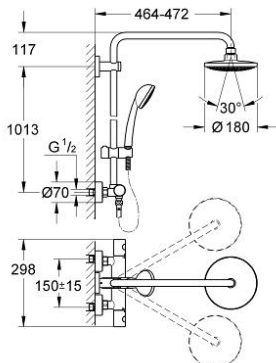

27 298 000 VITALIO SYSTEM 180 SHOWER SYSTEM WITH THERMOSTAT FOR WALL MOUNTING

PRODUCT DESCRIPTION

- Colour: chrome
- spray pattern: Rain
- consisting of:
- exposed thermostat with Aquadimmer function
- allows change between:
- head shower Vitalio
- Ø 180 mm
- horizontal swivable 450 mm shower arm
- with ball joint, rotation angle $\pm 20^\circ$
- hand shower Vitalio Trend Mono
- adjustable in height with gliding element (12 140 000)
- shower hose 1.750 mm (28 742)
- GROHE EcoJoy - Less water, perfect flow
- GROHE LongLife finish
- GROHE DreamSpray - perfect spray pattern
- GROHE SpeedClean - effortless limescale removal
- suitable for instantaneous heaters from 18 kW/h

27 298 000 VITALIO SYSTEM 180 SHOWER SYSTEM WITH THERMOSTAT FOR WALL MOUNTING

SPARE PARTS, 11月 2010 – now

- 1: Handle (Spare part-nr. 47718000)
- 1.1: Cover cap (Spare part-nr. 6458500M)
- 2: Fitting ring (Spare part-nr. 47743000)
- 3: Thermostatic compact cartridge 1/2" (Spare part-nr. 47439000)
- 4: Aquadimmer (Spare part-nr. 12433000)
- 5: Non-return valve (Spare part-nr. 47189000)
- 5.1: Dirt strainer (Spare part-nr. 0726400M)
- 5.2: Non-return valve (Spare part-nr. 08565000)
- 5.3: O-ring $\varnothing 17 \times \varnothing 2$ (Spare part-nr. 0305500M)
- 6: S-union (Spare part-nr. 12662000)
- 7: Non-return valve (Spare part-nr. 08565000)
- 8: Glide element (Spare part-nr. 48096000)
- 9: Dirt strainer (Spare part-nr. 0700200M)
- 10: Fibre seal $\varnothing 18,5 \times \varnothing 12 \times 2$ (Spare part-nr. 0138900M)
- 11: Dirt strainer (Spare part-nr. 48007000)
- 12: Compensation disc (Spare part-nr. 27180000)*
- 13: Socket spanner (Spare part-nr. 19332000)*
- 14: GROHE TurboStat cartridge 1/2" (Spare part-nr. 47175000)*
- 15: Shower system pipe for retrofitting (Spare part-nr. 48053000)*
- 16: Shower system pipe for retrofitting (Spare part-nr. 48054000)*
- 17: Special spanner (Spare part-nr. 19377000)*