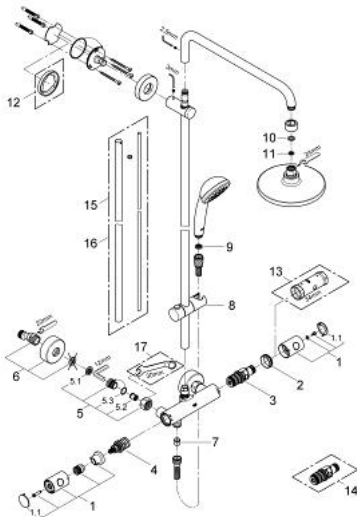

27 298 000 VITALIO SYSTEM 180 SHOWER SYSTEM WITH THERMOSTAT FOR WALL MOUNTING

PRODUCT DESCRIPTION

- Colour: chrome
- spray pattern: Rain
- consisting of:
- exposed thermostat with Aquadimmer function
- allows change between:
- head shower Vitalio
- Ø 180 mm
- horizontal swivable 450 mm shower arm
- with ball joint, rotation angle $\pm 20^\circ$
- hand shower Vitalio Trend Mono
- adjustable in height with gliding element (12 140 000)
- shower hose 1.750 mm (28 742)
- GROHE EcoJoy - Less water, perfect flow
- GROHE LongLife finish
- GROHE DreamSpray - perfect spray pattern
- GROHE SpeedClean - effortless limescale removal
- suitable for instantaneous heaters from 18 kW/h

27 298 000 VITALIO SYSTEM 180 SHOWER SYSTEM WITH THERMOSTAT FOR WALL MOUNTING

SPARE PARTS, 11月 2010 – now

- 1: Handle (Spare part-nr. 47718000)
- 1.1: Cover cap (Spare part-nr. 6458500M)
- 2: Fitting ring (Spare part-nr. 47743000)
- 3: Thermostatic compact cartridge 1/2" (Spare part-nr. 47439000)
- 4: Aquadimmer (Spare part-nr. 12433000)
- 5: Non-return valve (Spare part-nr. 47189000)
- 5.1: Dirt strainer (Spare part-nr. 0726400M)
- 5.2: Non-return valve (Spare part-nr. 08565000)
- 5.3: O-ring $\varnothing 17 \times \varnothing 2$ (Spare part-nr. 0305500M)
- 6: S-union (Spare part-nr. 12662000)
- 7: Non-return valve (Spare part-nr. 08565000)
- 8: Glide element (Spare part-nr. 48096000)
- 9: Dirt strainer (Spare part-nr. 0700200M)
- 10: Fibre seal $\varnothing 18,5 \times \varnothing 12 \times 2$ (Spare part-nr. 0138900M)
- 11: Dirt strainer (Spare part-nr. 48007000)
- 12: Compensation disc (Spare part-nr. 27180000)*
- 13: Socket spanner (Spare part-nr. 19332000)*
- 14: GROHE TurboStat cartridge 1/2" (Spare part-nr. 47175000)*
- 15: Shower system pipe for retrofitting (Spare part-nr. 48053000)*
- 16: Shower system pipe for retrofitting (Spare part-nr. 48054000)*
- 17: Special spanner (Spare part-nr. 19377000)*