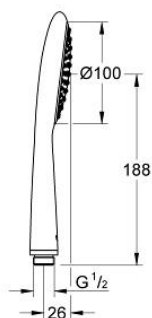

27 338 000 RAINSHOWER SOLO 100 HAND SHOWER 1 SPRAY

PRODUCT DESCRIPTION

- Colour: chrome
- spray pattern: Rain
- Elbow adapter for the combination of handshowers with shower sets
- GROHE DreamSpray - perfect spray pattern
- GROHE LongLife finish
- GROHE SpeedClean - effortless limescale removal
- Inner WaterGuide - inner insulation for surface protection
- suitable for instantaneous heater
- Universal Mounting System. Fitting all standard shower hoses

27 338 000 **RAINSHOWER SOLO 100 HAND SHOWER 1 SPRAY**

SPARE PARTS, June 2009 – now

1: Dirt strainer (Spare part-nr. 0700200M)