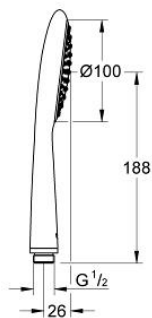

27 338 000 RAINSHOWER SOLO 100 HAND SHOWER 1 SPRAY

PRODUCT DESCRIPTION

- Colour: chrome
- spray pattern: Rain
- elbow adapter for the combination of hand showers with shower sets
- GROHE DreamSpray - perfect spray pattern
- GROHE LongLife finish
- GROHE SpeedClean - effortless limescale removal
- Inner WaterGuide - inner insulation for surface protection
- suitable for instantaneous heater
- universal mounting system, fitting all standard shower hoses

27 338 000 **RAINSHOWER SOLO 100 HAND SHOWER 1 SPRAY**

SPARE PARTS, 6月 2009 – now

1: Dirt strainer (Spare part-nr. 0700200M)