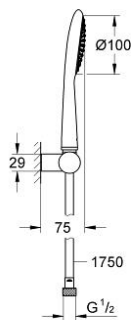

## 27 346 000 RAINSHOWER SOLO 100 WALL HOLDER SET 1 SPRAY

### PRODUCT DESCRIPTION

- Colour: chrome
- consists of:
  - Handshower Solo 27 272 000
  - Elbow adapter for the combination of handshowers with shower sets
  - GROHE EcoJoy - less water, perfect flow
  - 9,5 l/min. flow limiter
  - wall shower holder, adjustable (27 055)
  - shower hose Silverflex 1750 mm 1/2" x 1/2" (28 388)
  - TwistStop - to prevent hose from twisting
  - GROHE DreamSpray - perfect spray pattern
  - GROHE LongLife finish
  - GROHE SpeedClean - effortless limescale removal
  - suitable for instantaneous heater