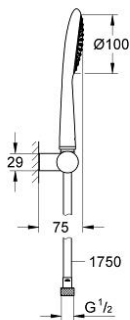

27 346 000 RAINSHOWER SOLO 100 WALL HOLDER SET 1 SPRAY

PRODUCT DESCRIPTION

- Colour: chrome
- consisting of:
 - hand shower Solo 100 (27 376 000)
 - elbow adapter for the combination of hand showers with shower sets
 - GROHE EcoJoy - Less water, perfect flow
 - 9.5 l/min. flow limiter
 - wall shower holder, adjustable (27 055)
 - shower hose Silverflex 1750 mm 1/2" x 1/2" (28 388)
 - TwistStop - to prevent hose from twisting
 - GROHE DreamSpray - perfect spray pattern
 - GROHE LongLife finish
 - GROHE SpeedClean - effortless limescale removal
- suitable for instantaneous heater

27 346 000 **RAINSHOWER SOLO 100 WALL HOLDER SET 1 SPRAY**

SPARE PARTS, 6月 2009 – now

1: Dirt strainer (Spare part-nr. 0700200M)