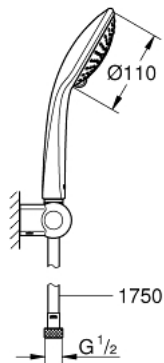

27 355 000 EUPHORIA 110 CHAMPAGNE WALL HOLDER SET 3 SPRAYS

PRODUCT DESCRIPTION

- Colour: chrome
- consists of:
 - handshower Champagne 27 222 000
 - maximum flow rate (at 3 bar): 17 l/min
 - wall shower holder
 - shower hose Silverflex 1750 mm 1/2" x 1/2" (28 388)
 - GROHE DreamSpray - perfect spray pattern
 - GROHE SprayDimmer - stepless flow rate adjustment
 - GROHE LongLife finish
 - GROHE SpeedClean - effortless limescale removal
 - Inner WaterGuide - inner insulation for surface protection
 - TwistStop - to prevent hose from twisting
 - suitable for instantaneous heater
 - minimum pressure 1,0 bar

27 355 000 **EUPHORIA 110 CHAMPAGNE WALL HOLDER SET 3 SPRAYS**

SPARE PARTS, August 2009 – now

1: Dirt strainer (Spare part-nr. 0700200M)