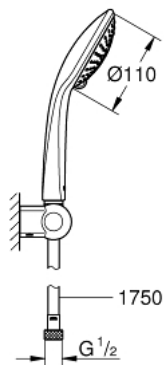

27 355 000 EUPHORIA 110 CHAMPAGNE WALL HOLDER SET 3 SPRAYS

PRODUCT DESCRIPTION

- Colour: chrome
- consisting of:
 - hand shower Champagne (27 222)
 - maximum flow rate (at 3 bar): 17 l/min
 - wall shower holder
 - shower hose Silverflex 1750 mm 1/2" x 1/2" (28 388)
 - GROHE DreamSpray - perfect spray pattern
 - GROHE SprayDimmer - stepless flow rate adjustment
 - GROHE LongLife finish
 - GROHE SpeedClean - effortless limescale removal
 - Inner WaterGuide - inner insulation for surface protection
 - TwistStop - to prevent hose from twisting
 - suitable for instantaneous heater
 - min. recommended pressure 1.0 bar

27 355 000 **EUPHORIA 110 CHAMPAGNE WALL HOLDER SET 3 SPRAYS**

SPARE PARTS, 8月 2009 – now

1: Dirt strainer (Spare part-nr. 0700200M)